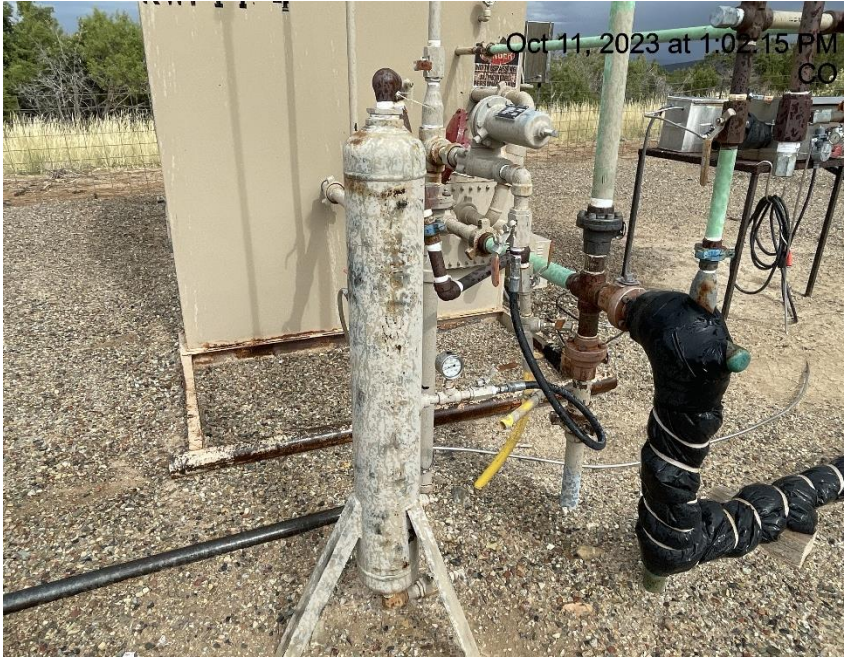

Inspection Photos

Location Name: TEP ROCKY MOUNTAIN LLC Domestic Tap 4SWSW

Location # 324111

Facility # 457251

Photo # 2515 Domestic tap

Photo # 2516 Domestic tap

Inspection Photos

Location Name: TEP ROCKY MOUNTAIN LLC Domestic Tap 4SWSW

Location # 324111

Facility # 457251

Photo # 2517 Domestic tap

Photo # 2518 Domestic tap