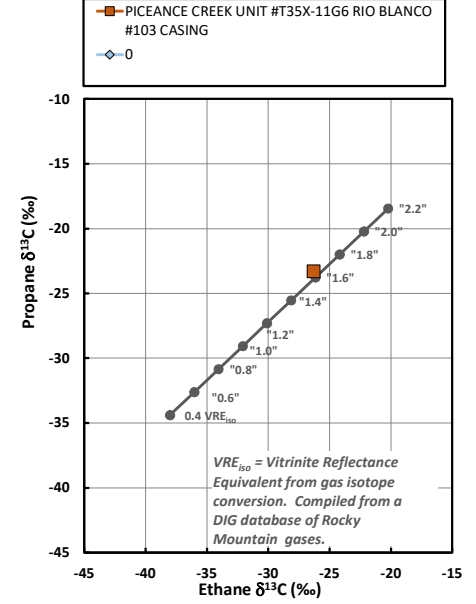

Ethane - Propane Maturity Plot

Methane $\delta^{13}\text{C}$ vs C1/(C2+C3) Genetic Classification Plot