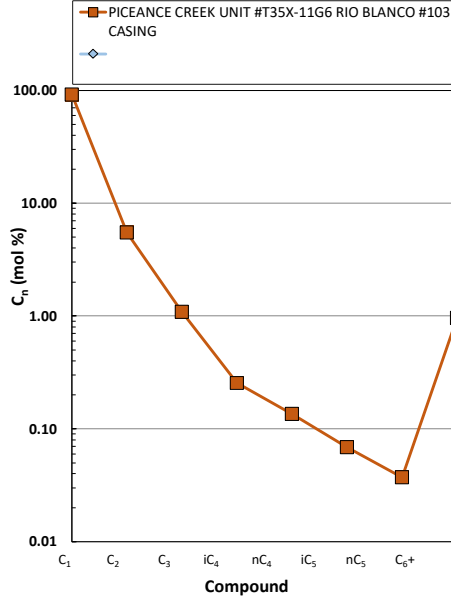

Hydrocarbon Composition Plot