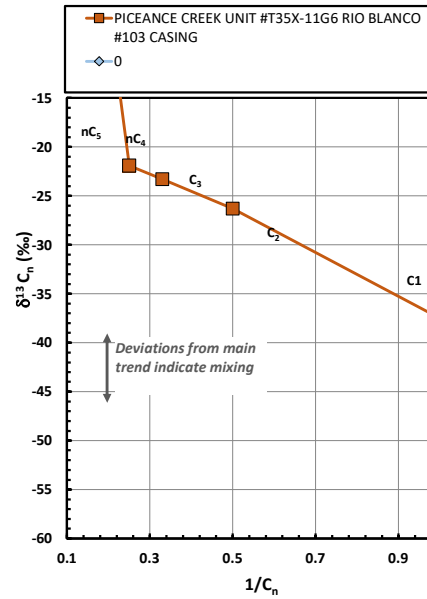

Mixing Plot

Methane $\delta^{13}\text{C}$ vs C1/(C2+C3) Genetic Classification Plot