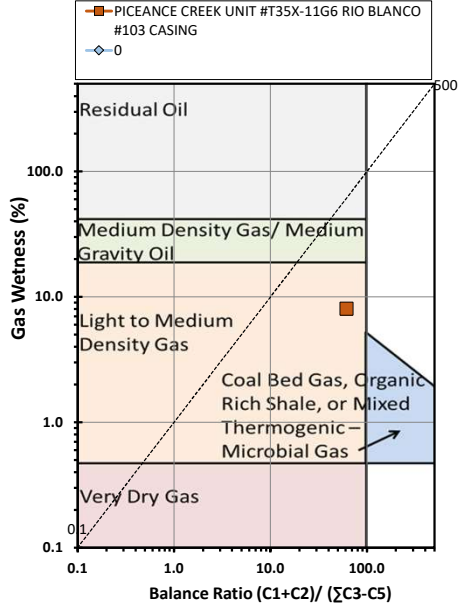

Haworth Ratio Plot - Characterization of Hydrocarbon Type