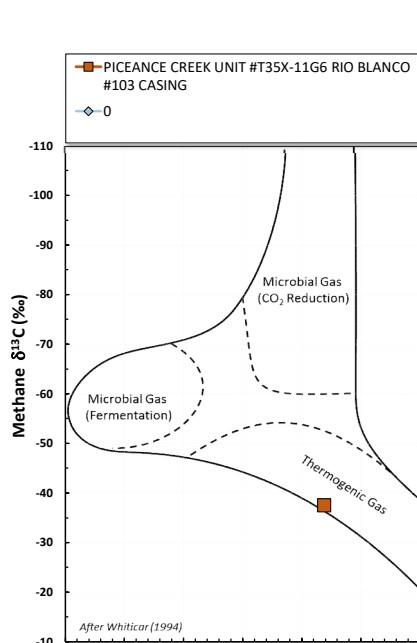

Haworth Ratio Plot - Characterization of Hydrocarbon Type