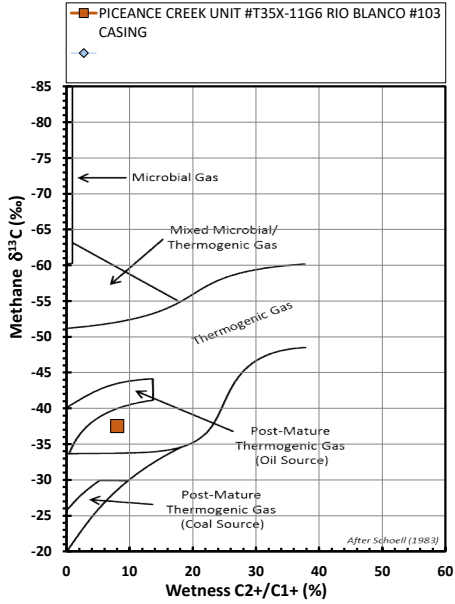

Methane $\delta^{13}\text{C}$ vs Wetness Genetic Classification Plot

Haworth Ratio Plot - Characterization of Hydrocarbon Type