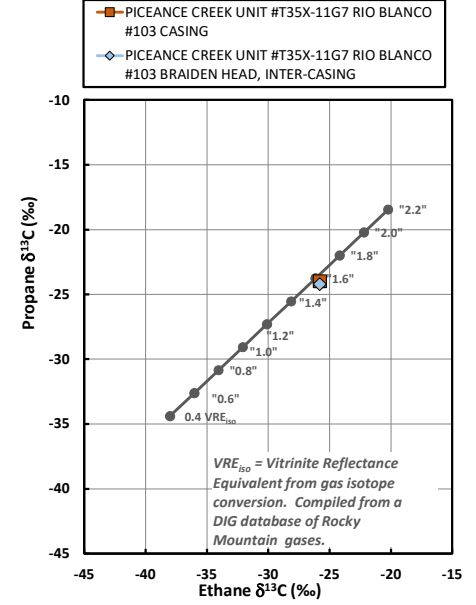

Ethane - Propane Maturity Plot

Methane $\delta^{13}\text{C}$ vs C1/(C2+C3) Genetic Classification Plot