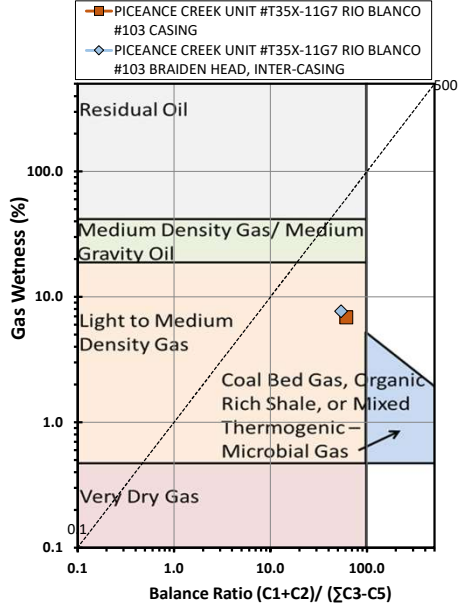

Haworth Ratio Plot - Characterization of Hydrocarbon Type