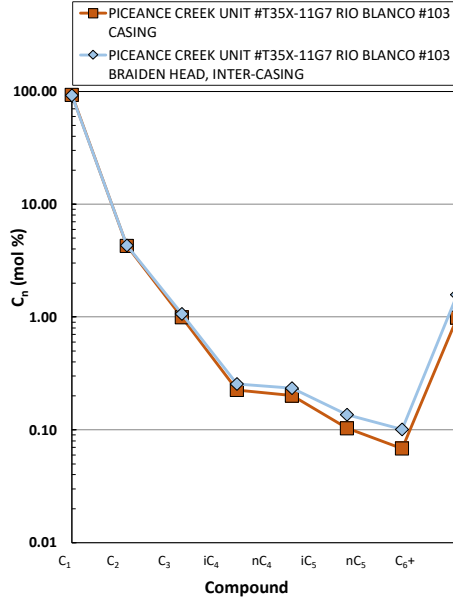

Hydrocarbon Composition Plot