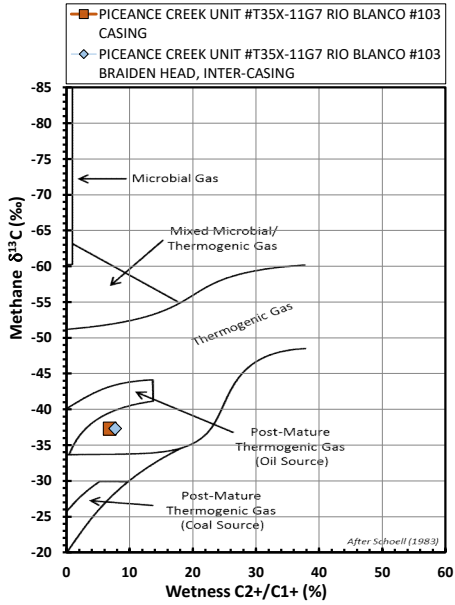

Methane $\delta^{13}\text{C}$ vs Wetness Genetic Classification Plot

Haworth Ratio Plot - Characterization of Hydrocarbon Type