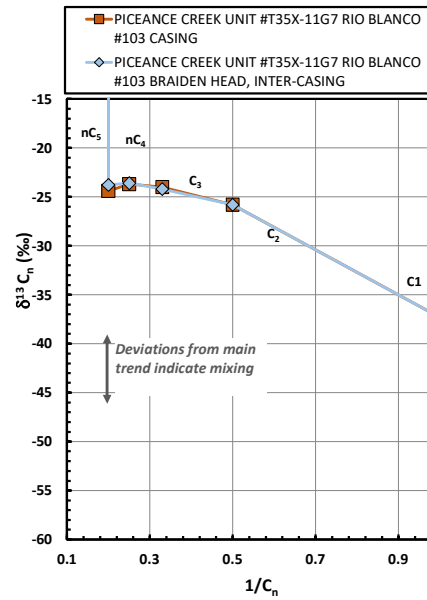

Mixing Plot

Methane $\delta^{13}\text{C}$ vs C1/(C2+C3) Genetic Classification Plot