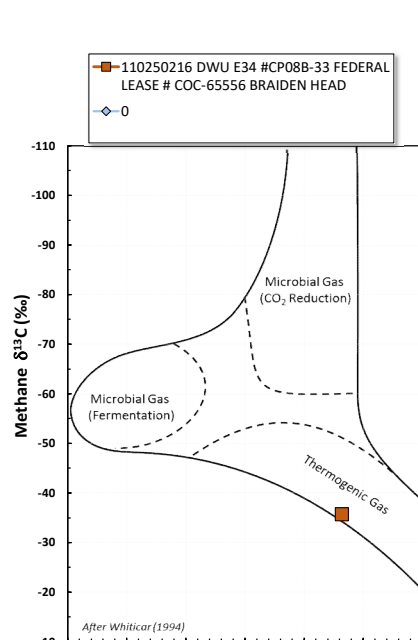

Haworth Ratio Plot - Characterization of Hydrocarbon Type