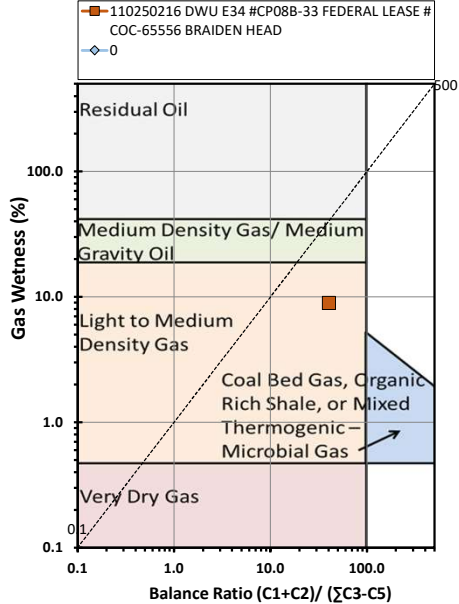

Haworth Ratio Plot - Characterization of Hydrocarbon Type