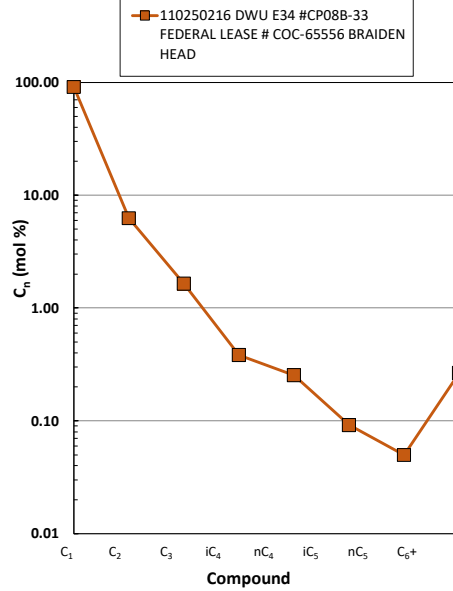

Hydrocarbon Composition Plot