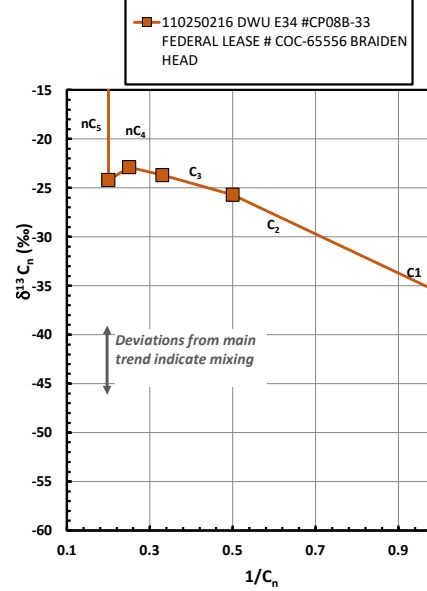

Mixing Plot