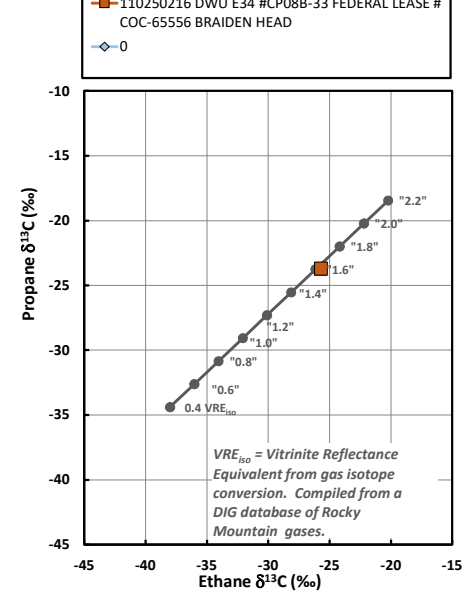

Ethane - Propane Maturity Plot