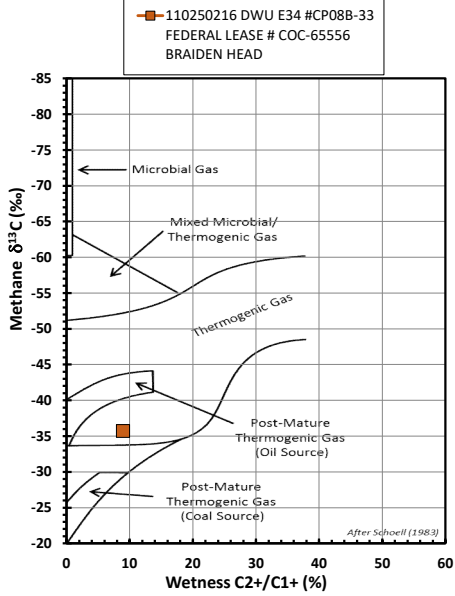

Methane $\delta^{13}\text{C}$ vs Wetness Genetic Classification Plot

Haworth Ratio Plot - Characterization of Hydrocarbon Type