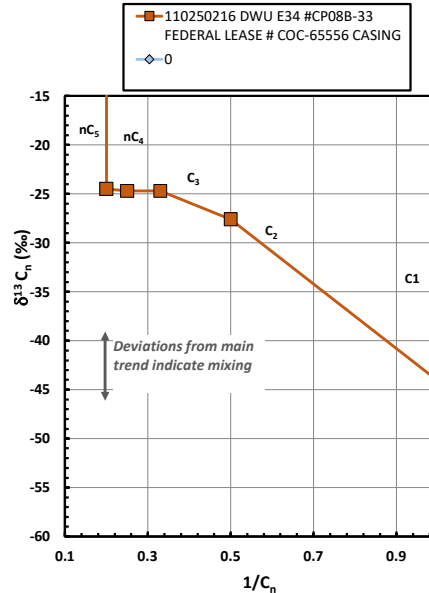

Mixing Plot

Methane $\delta^{13}\text{C}$ vs C1/(C2+C3) Genetic Classification Plot