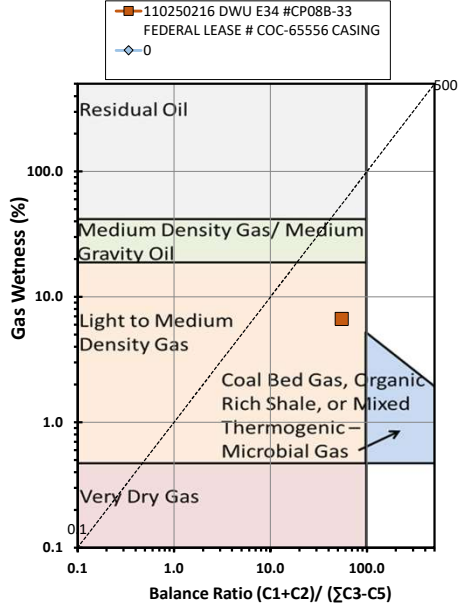

Haworth Ratio Plot - Characterization of Hydrocarbon Type