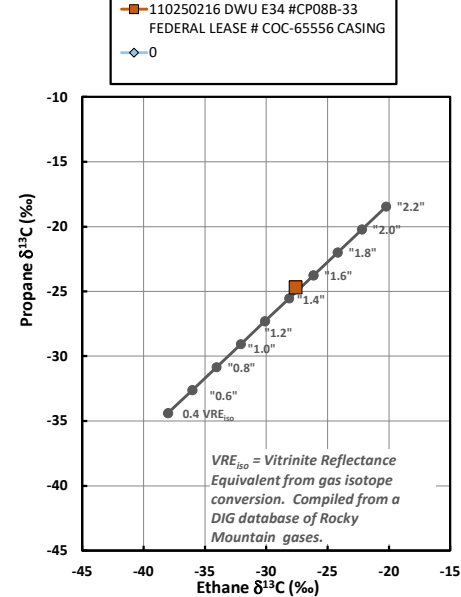

Ethane - Propane Maturity Plot

Methane $\delta^{13}\text{C}$ vs C1/(C2+C3) Genetic Classification Plot