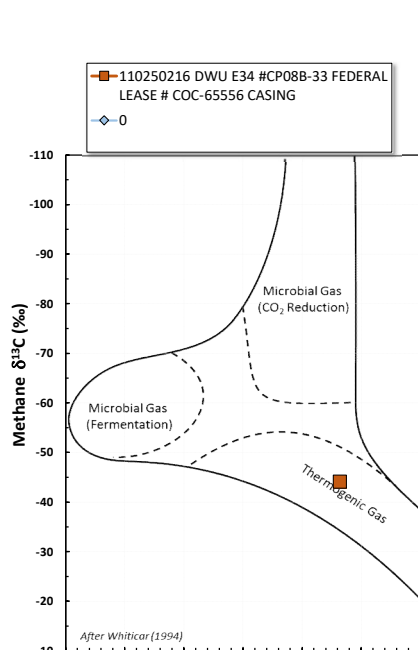

Haworth Ratio Plot - Characterization of Hydrocarbon Type