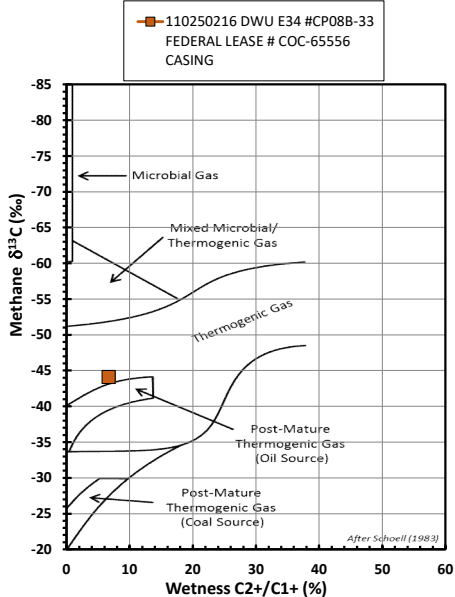

Methane $\delta^{13}\text{C}$ vs Wetness Genetic Classification Plot

Haworth Ratio Plot - Characterization of Hydrocarbon Type