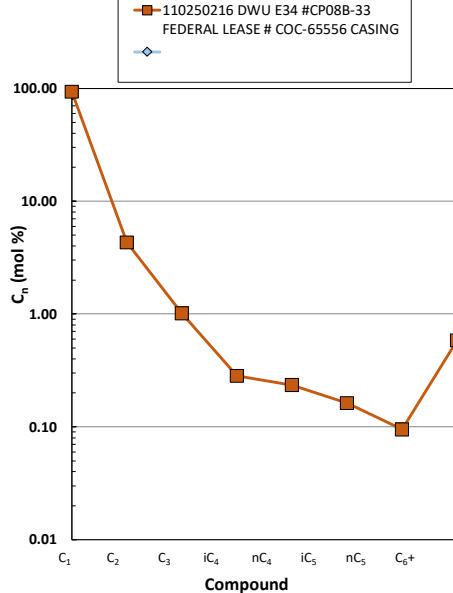

Hydrocarbon Composition Plot