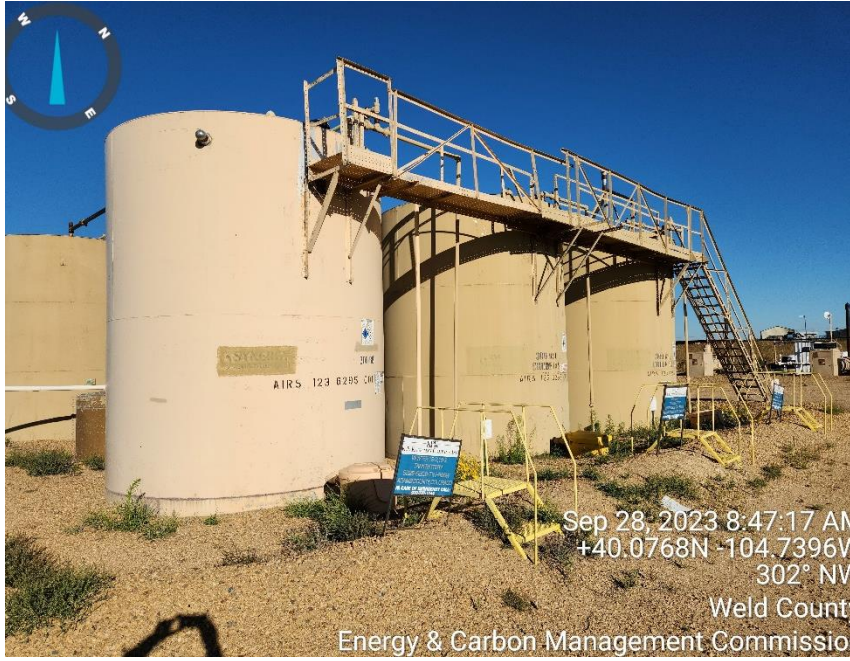

Inspection Photos  
Location Name: Vawter Gas Unit 2  
Location ID: 319212

Photo 1 well head and equipment

Photo 2 well head and equipment

Inspection Photos  
Location Name: Vawter Gas Unit 2  
Location ID: 319212

Photo 3 entrance to site

Photo 4 meter runs

Inspection Photos  
Location Name: Vawter Gas Unit 2  
Location ID: 319212

Photo 5 production equipmenr and meter run

Photo 6 production equipment

**Inspection Photos**  
**Location Name: Vawter Gas Unit 2**  
**Location ID: 319212**

**Photo 7 production equipment**

**Photo 8 ECD's and production equipment**

Inspection Photos  
Location Name: Vawter Gas Unit 2  
Location ID: 319212

Photo 9 tank battery

Photo 10 tank battery

**Inspection Photos**  
**Location Name: Vawter Gas Unit 2**  
**Location ID: 319212**

**Photo 11 tank battery**

**Photo 12 tank battery**

Inspection Photos  
Location Name: Vawter Gas Unit 2  
Location ID: 319212

Photo 13 tank battery

Photo 14 tank battery