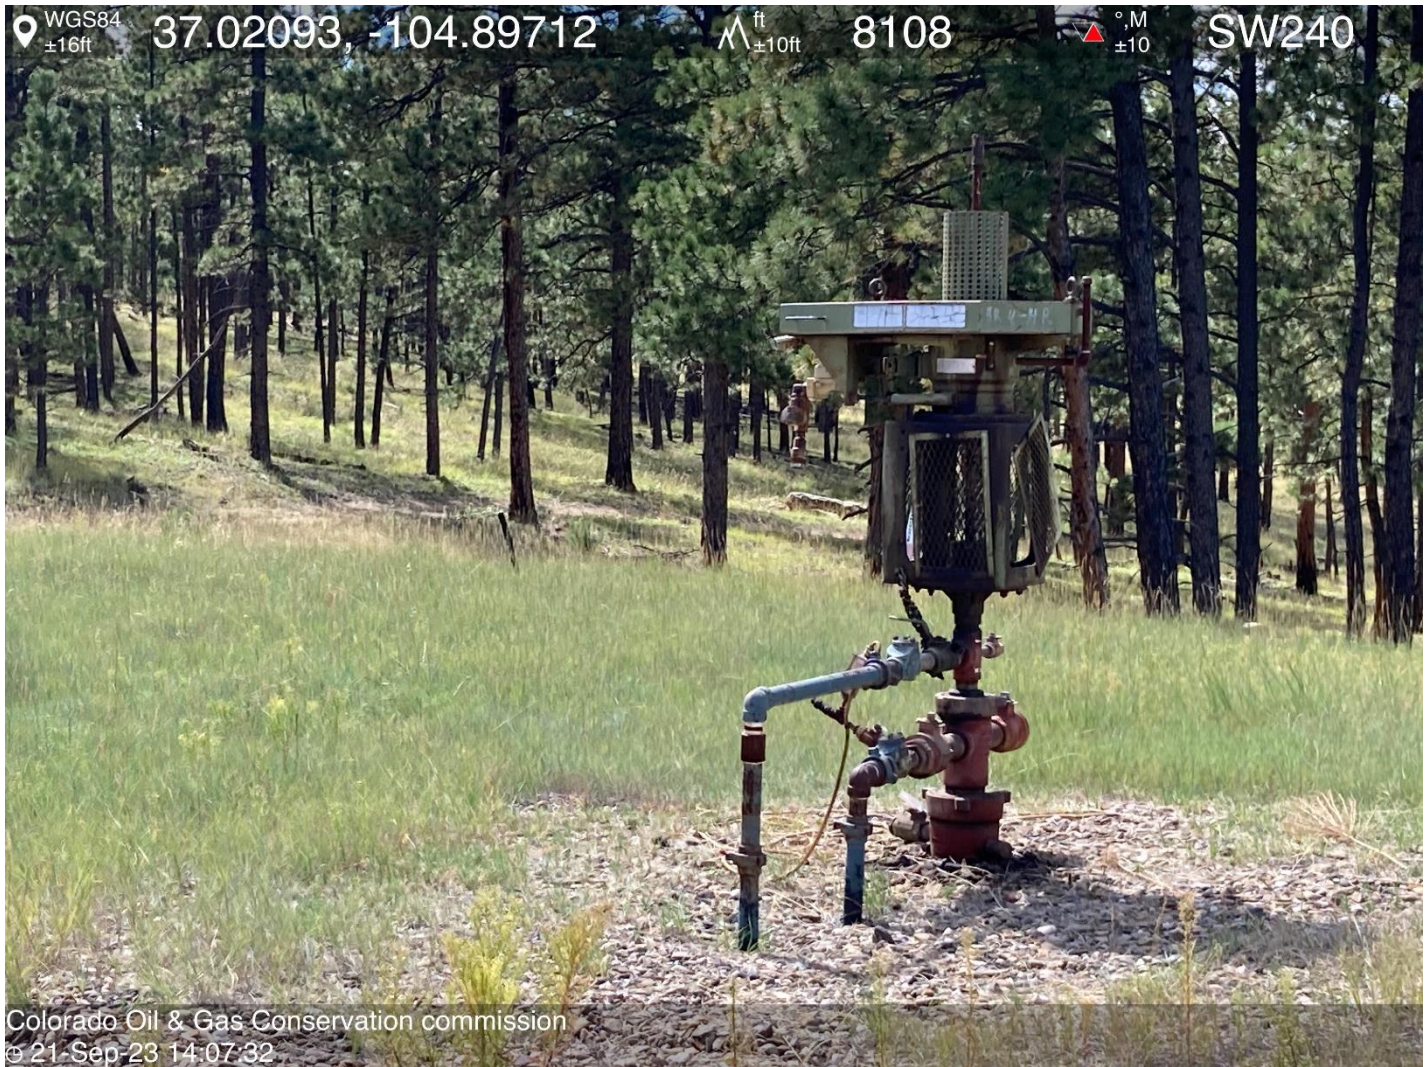

WELL NAME: HILL RANCH 04-14V, API #: 071-07142, INSP. # 695108696

PHOTO 1: WELL SIGN

PHOTO 2: LOCATION

PHOTO 3: V WELLHEAD AND EQUIPMENT

PHOTO 4: R WELLHEAD NO EQUIPMENT, PRODUCTION VALVE IS OPEN.