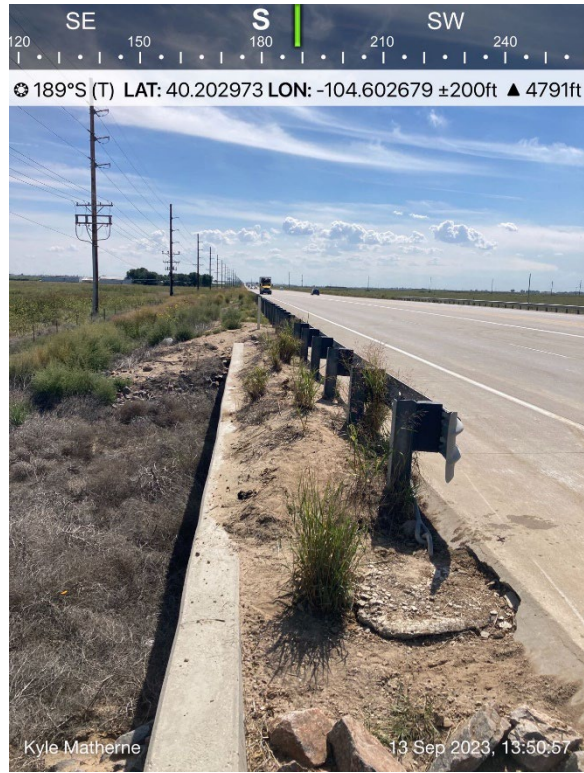

PHOTO LOG
WCR 30 & 49 TRUCK RELEASE
WELD COUNTY, COLORADO
KERR-MCGEE OIL & GAS ONSHORE, LP

Release Sample Locaiton

Release Sample Locaiton

PHOTO LOG
WCR 30 & 49 TRUCK RELEASE
WELD COUNTY, COLORADO
KERR-MCGEE OIL & GAS ONSHORE, LP

Release Sample Locaiton