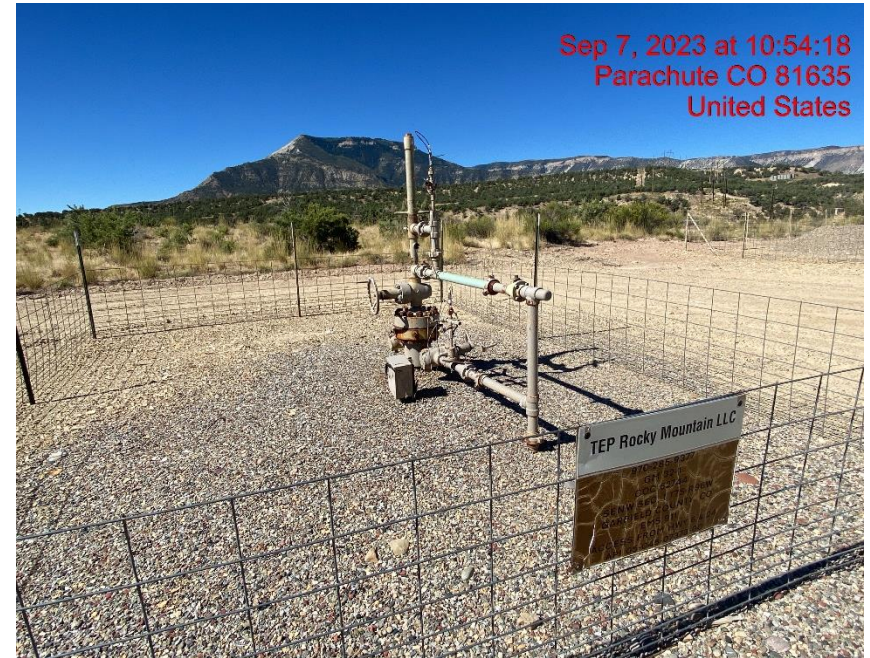

## Inspection Photos

Location Name: TEP ROCKY MOUNTAIN LLC, UNOCAL-67S96W/1SWNE

Location ID: 324064

Date: 9/7/2023

Entrance to Location – Photo #06299

SE Corner of Location – Photo #06300

## Inspection Photos

Location Name: TEP ROCKY MOUNTAIN LLC, UNOCAL-67S96W/1SWNE

Location ID: 324064

Date: 9/7/2023

SW Corner of Location – Photo #06301

Wellhead – Photo #06302

# Inspection Photos

Location Name: TEP ROCKY MOUNTAIN LLC, UNOCAL-67S96W/1SWNE

Location ID: 324064

Date: 9/7/2023

Separator – Photo #06304

Tank Battery – Photo #06303