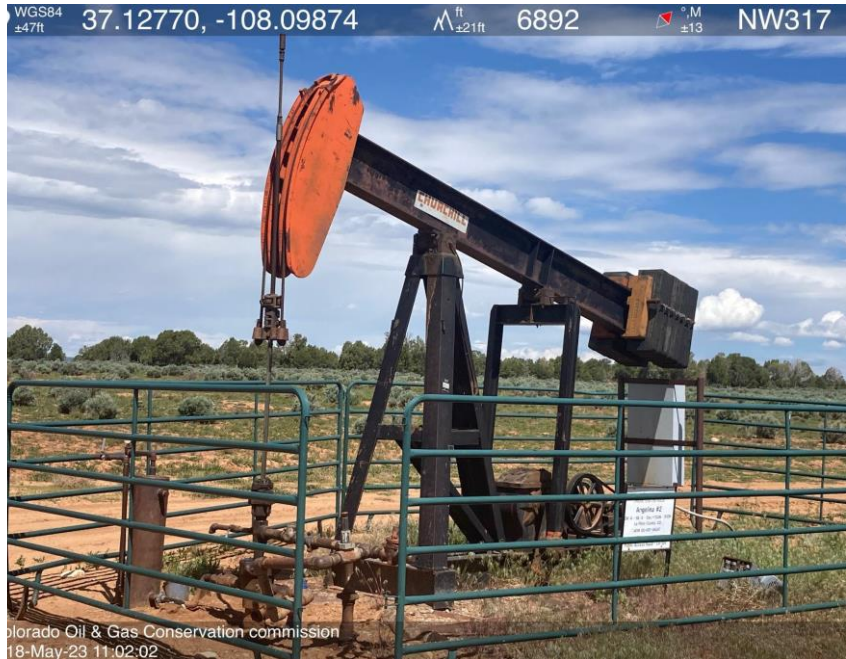

# Inspection Photos

## Williford Resources Angeline 2

### 067-06347

**Photo #1. View of Corrective Action identified in FIR  
Doc.#695108244.**

**Photo #2. View of completed corrective action.**