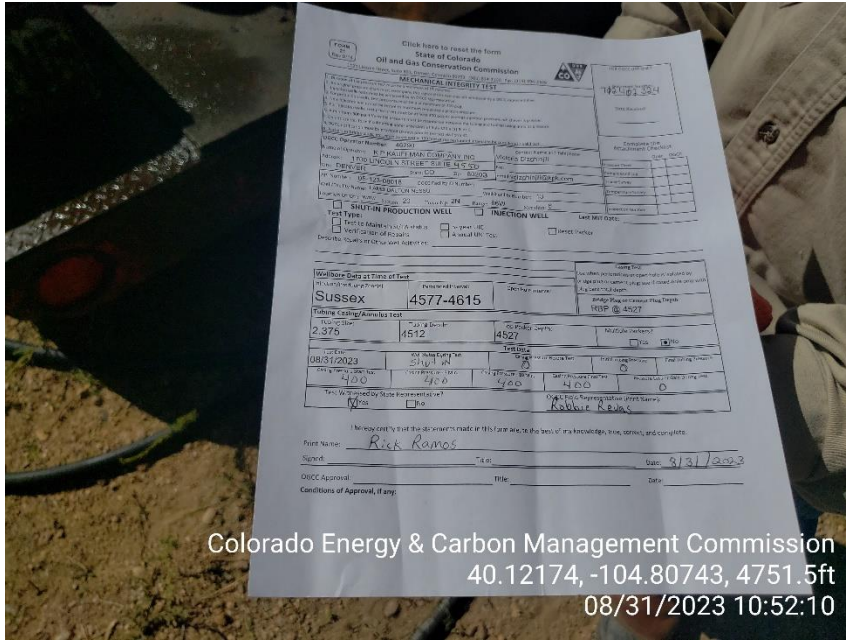

Inspection Photos
Location Name: Lamb-Dalton Nessu 13
Location ID: 317947

Colorado Energy & Carbon Management Commission
40.12172, -104.80745, 4812.9ft
08/31/2023 10:30:50

Colorado Energy & Carbon Management Commission
40.12168, -104.80764, 4865.7ft
08/31/2023 10:03:22

Photo 3 WH/BOP

Photo 4 Location.

Inspection Photos
Location Name: Lamb-Dalton Nesssu 13
Location ID: 317947

Photo 5 Casing pressure gauge at 400 psi. 5 minute mark.

Photo 6 Casing pressure gauge at 400 psi. post test.

Inspection Photos

Location Name: Lamb-Dalton Nessu 13

Location ID: 317947

Colorado Energy & Carbon Management Commission
 40.12174, -104.80743, 4751.5ft
 08/31/2023 10:52:10

Photo 7 Form 21.