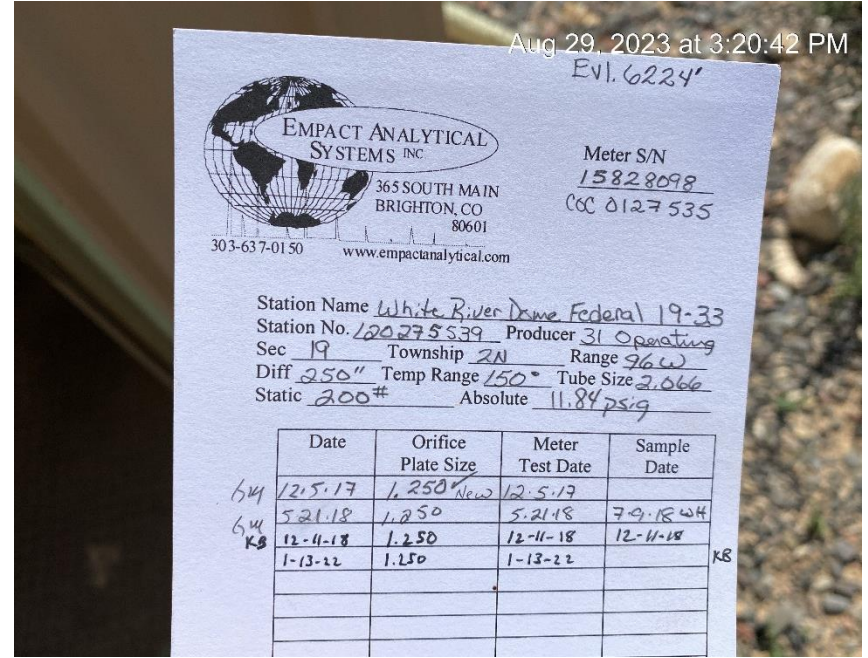

KT Resources LLC
 WRD Federal 19-33
 Loc ID: 316275

Replace labels as needed

Displayed but out of calibration date

**KT Resources LLC
WRD Federal 19-33
Loc ID: 316275**

As wellhead signs are replaced additional information will be required

No weed maintenance

**KT Resources LLC
WRD Federal 19-33
Loc ID: 316275**

Location from Southwest corner and weeds

Location from Northwest corner and weeds

**KT Resources LLC
WRD Federal 19-33
Loc ID: 316275**

Location from Northeast corner

Location from Southeast corner and weeds