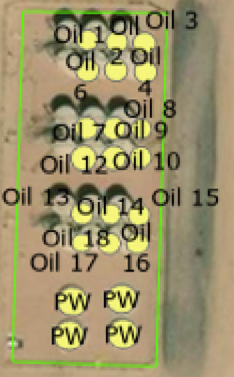

County Road 28

County Road 28

Devore
34H-A366