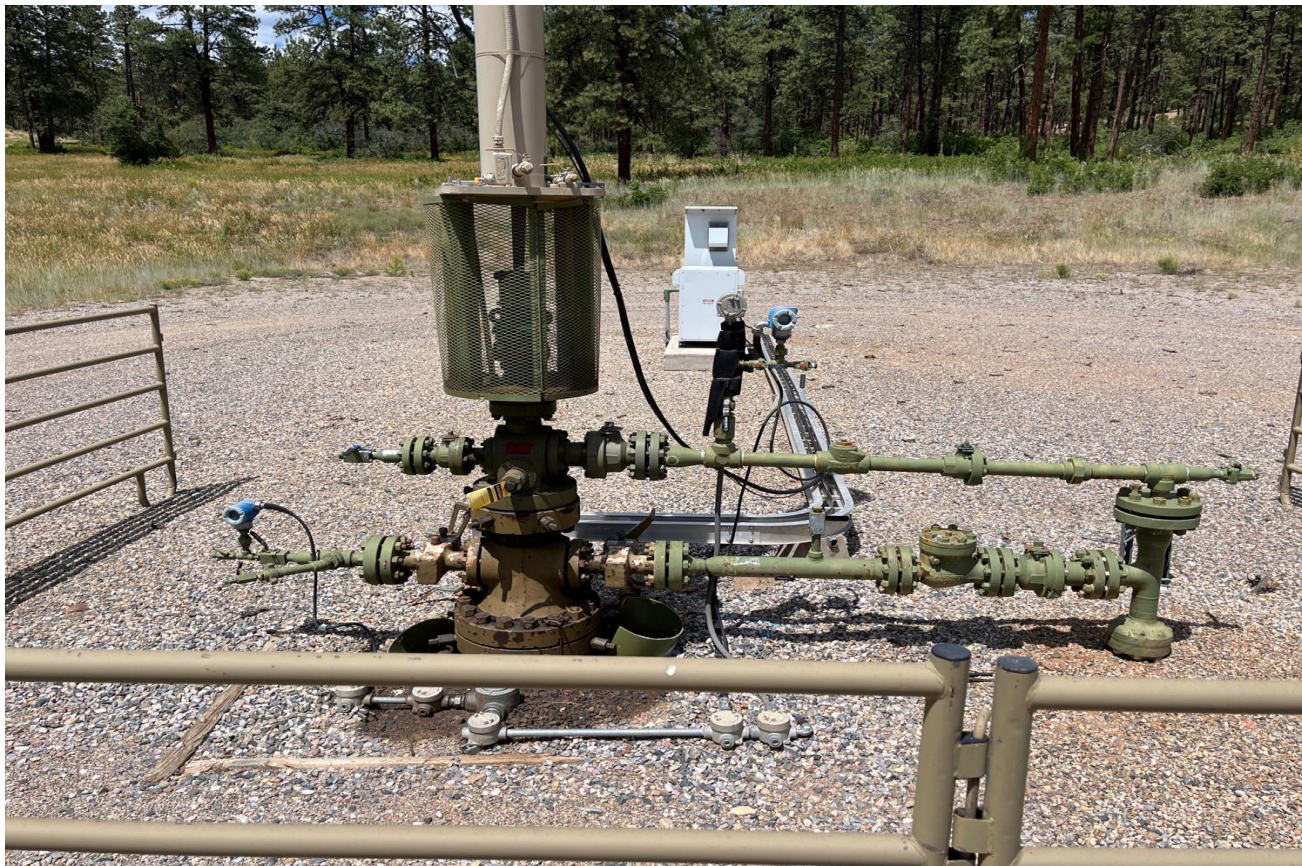

Inspection Photos
Location Name: Simcoe Litton Federal #2
Location ID: 067-09079

Photo #1. Overview of the well location.

Inspection Photos
Location Name: Simcoe Litton Federal #2
Location ID: 067-09079

Photo #2. View of the wellhead assembly.