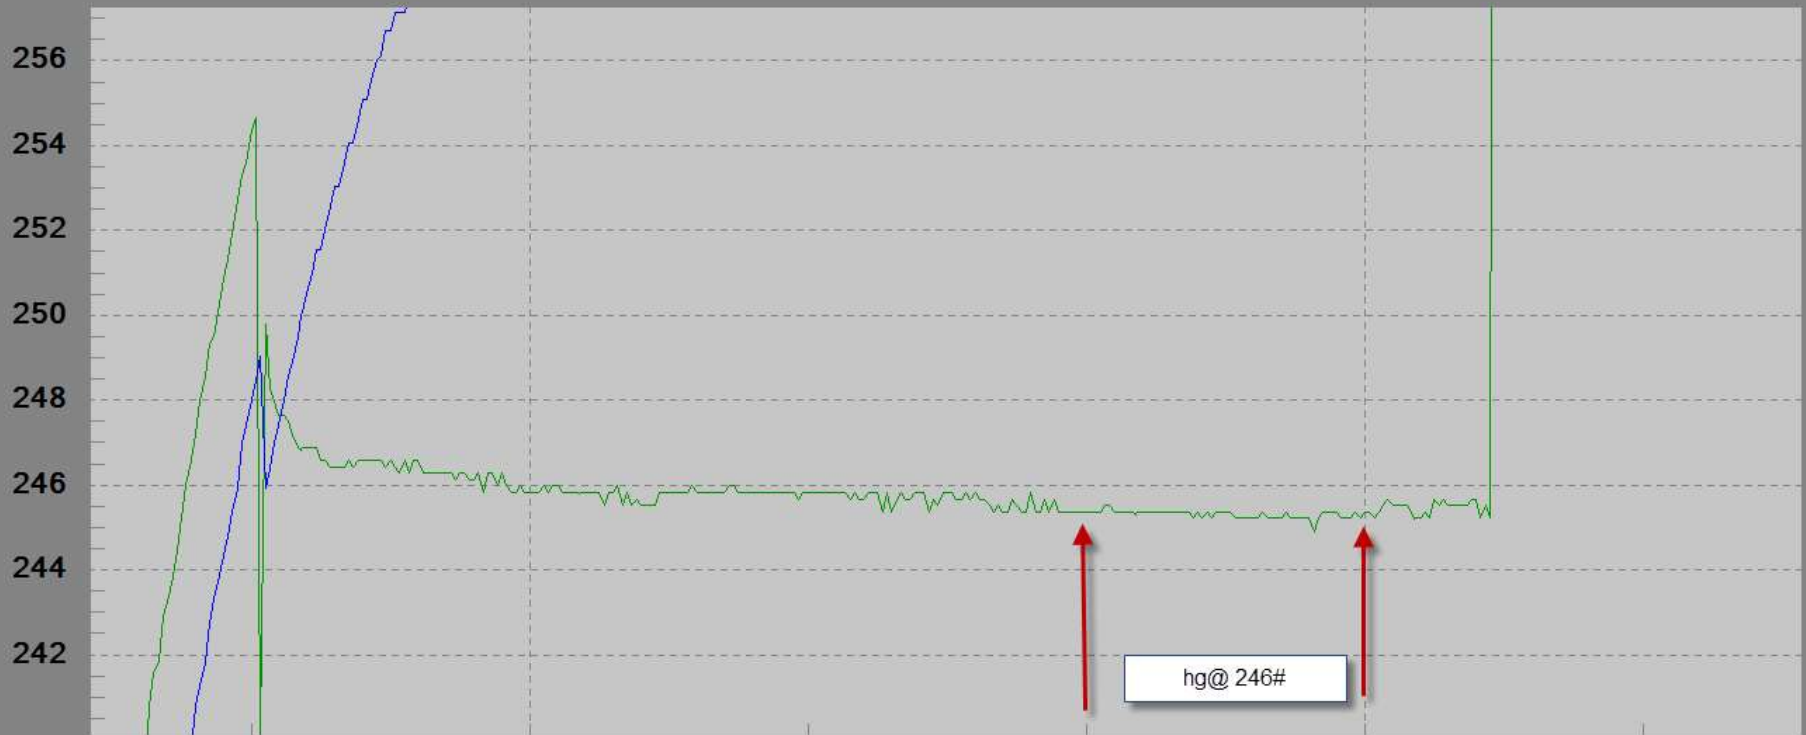

4/1/2016 10:45:28 to 4/9/2016 10:45:28

Apr 7 Thu 2016

9AM

12PM

Kawakami 31-35 Tubing Pressure

Kawakami 31-35 Casing Pressure

hg@ 246#