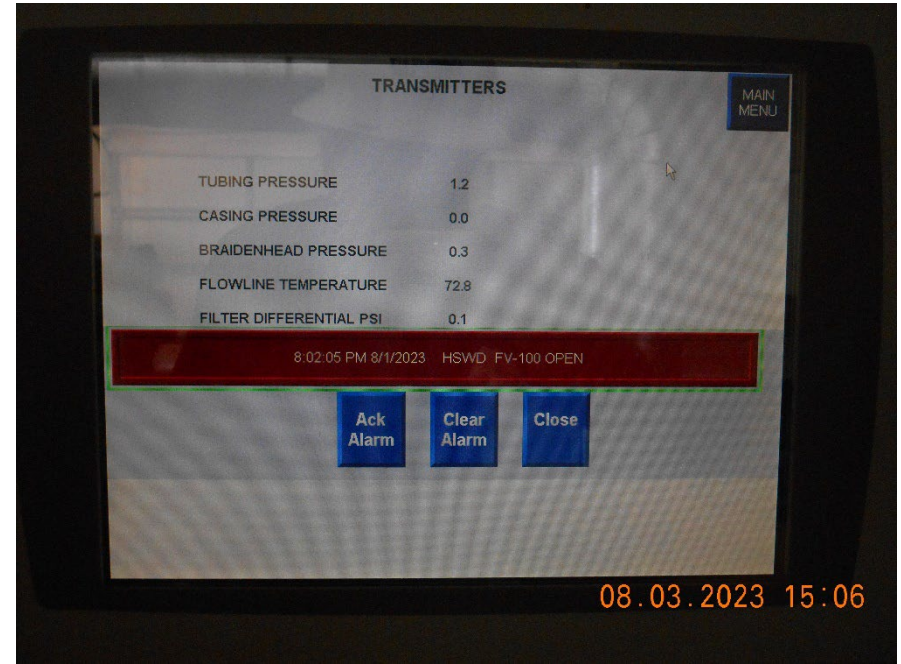

Sensor readout panel