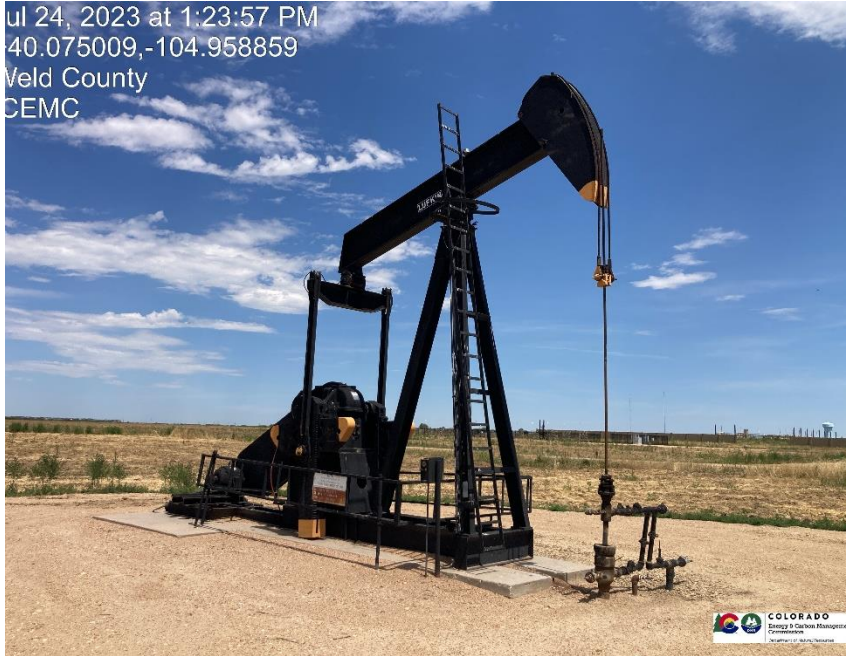

Inspection Photos
Location Name: Cosslett 2
Location ID: 317983

Jul 24, 2023 at 1:23:57 PM
40.075009,-104.958859
Weld County
CEMC

Pic 1 wellhead / pumpjack