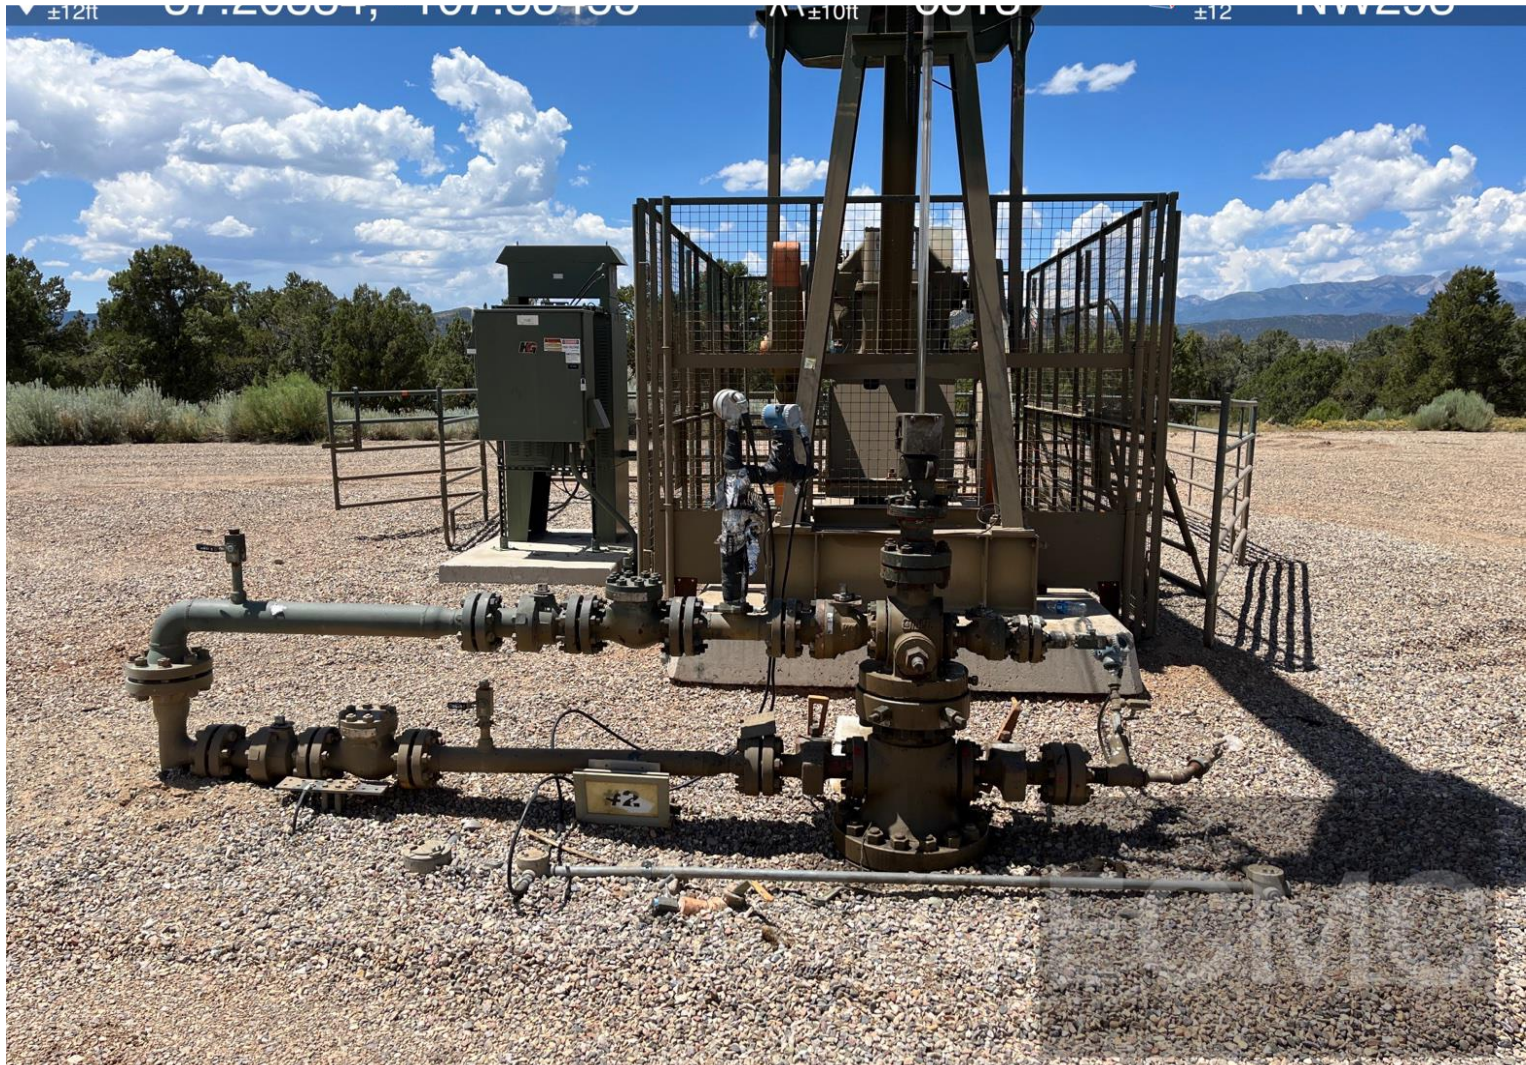

Simcoe Helen Craig 2: Location ID/API #:067-09454

Photo #1 & #2. Overview of the well location.

Simcoe Helen Craig 2: Location ID/API #:067-09454

Photo #3. View of the #2 wellhead assembly.

Simcoe Helen Craig 2: Location ID/API #:067-09454

Photo #4. View of the #4 wellhead assembly.