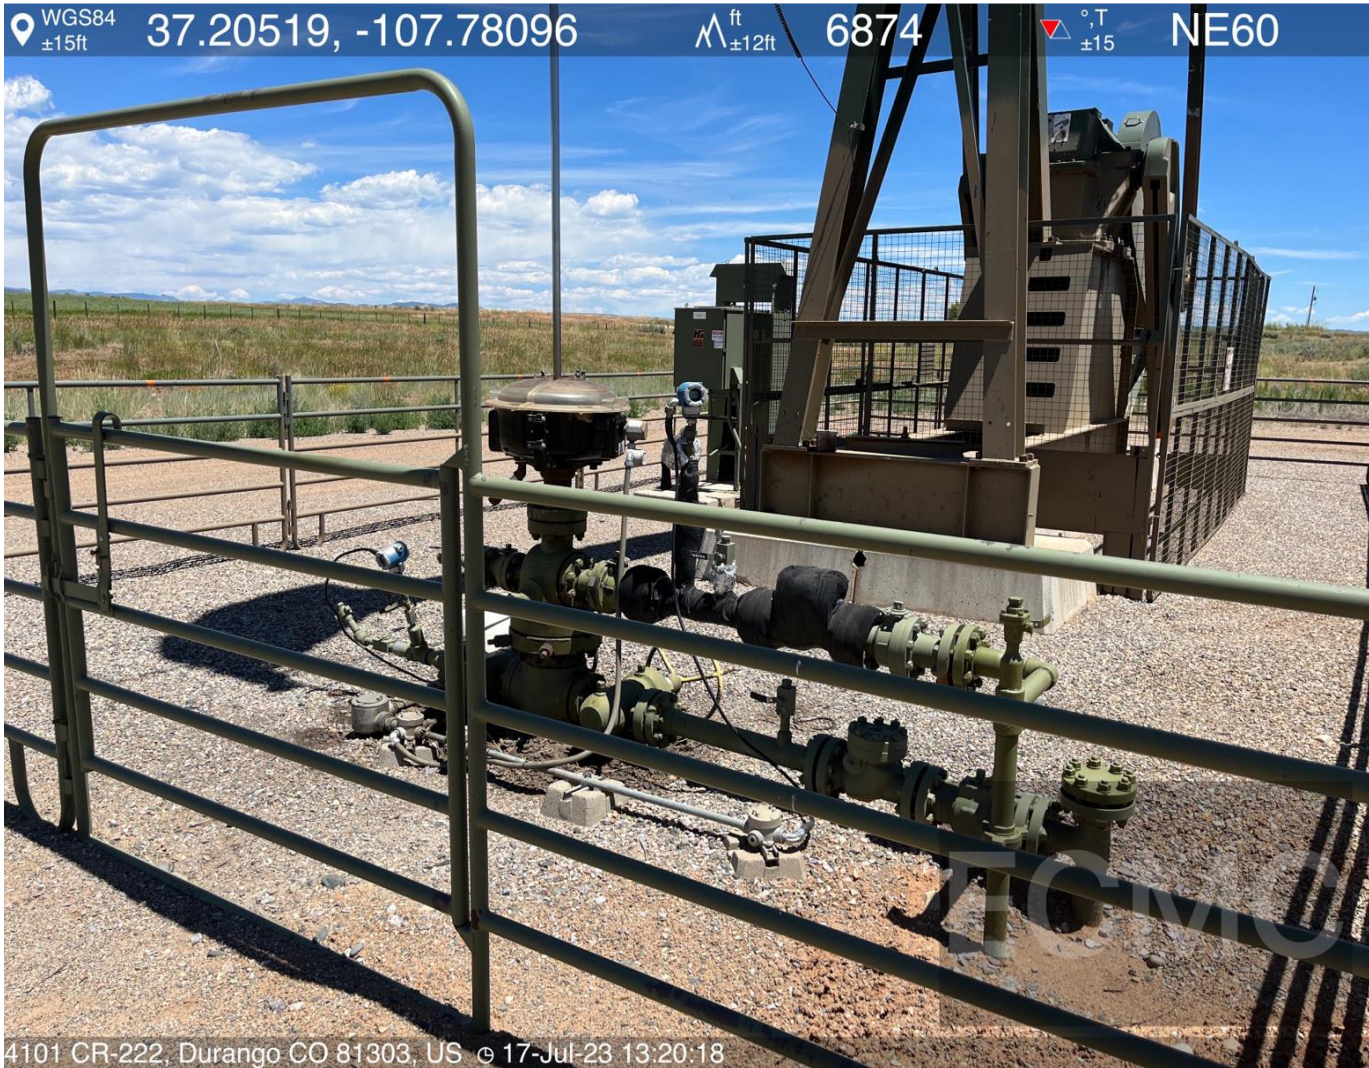

# Simcoe Alice Lorenz 2: Location ID/API #:067-08205

Photo #1 Overview of the well location.

# Simcoe Alice Lorenz 2: Location ID/API #:067-08205

Photo #2 View of the wellhead assembly.