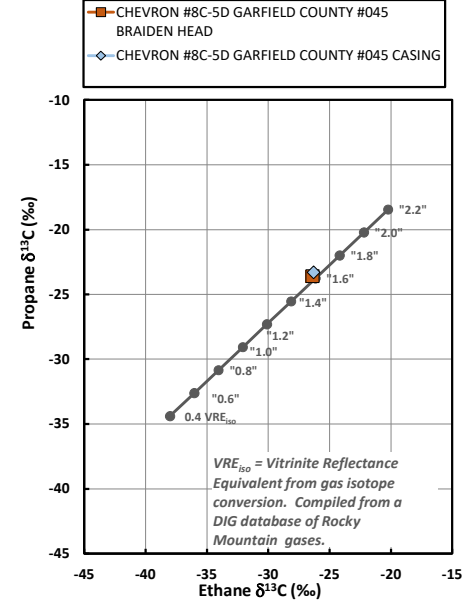

Ethane - Propane Maturity Plot

Methane $\delta^{13}\text{C}$ vs C1/(C2+C3) Genetic Classification Plot