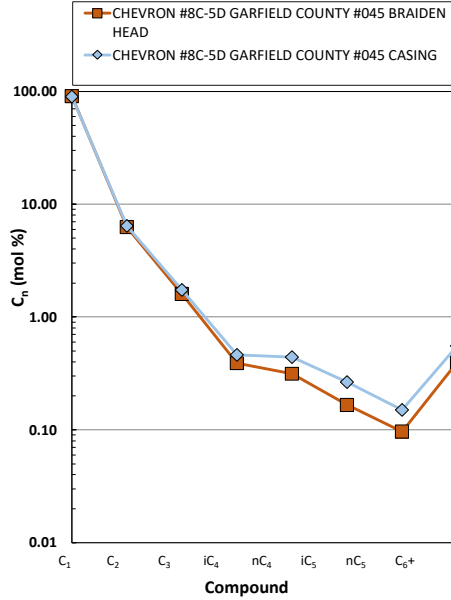

Hydrocarbon Composition Plot