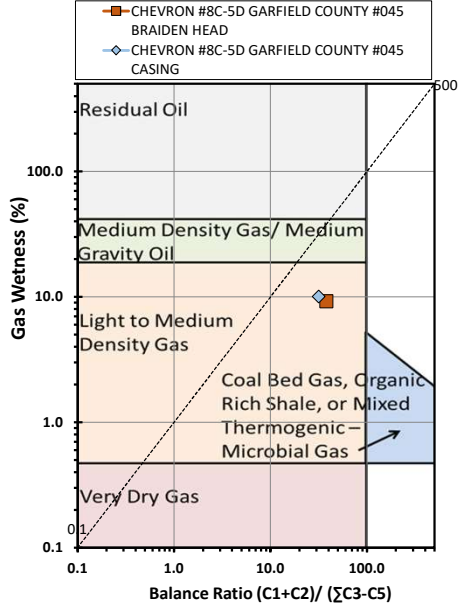

Haworth Ratio Plot - Characterization of Hydrocarbon Type