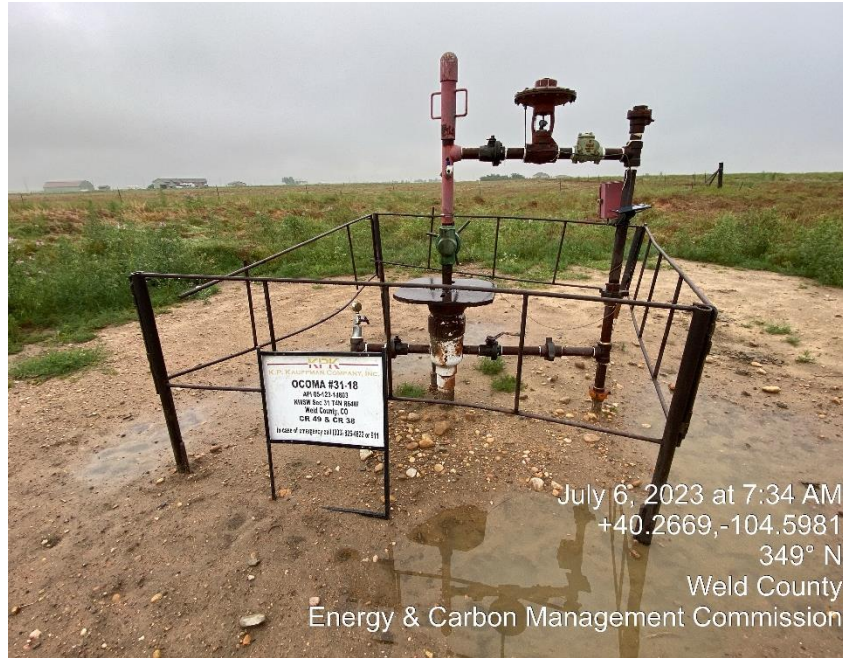

Inspection Photos
Location Name: Ocoma 31-18
API # 05-123-14803

Repaired Fence