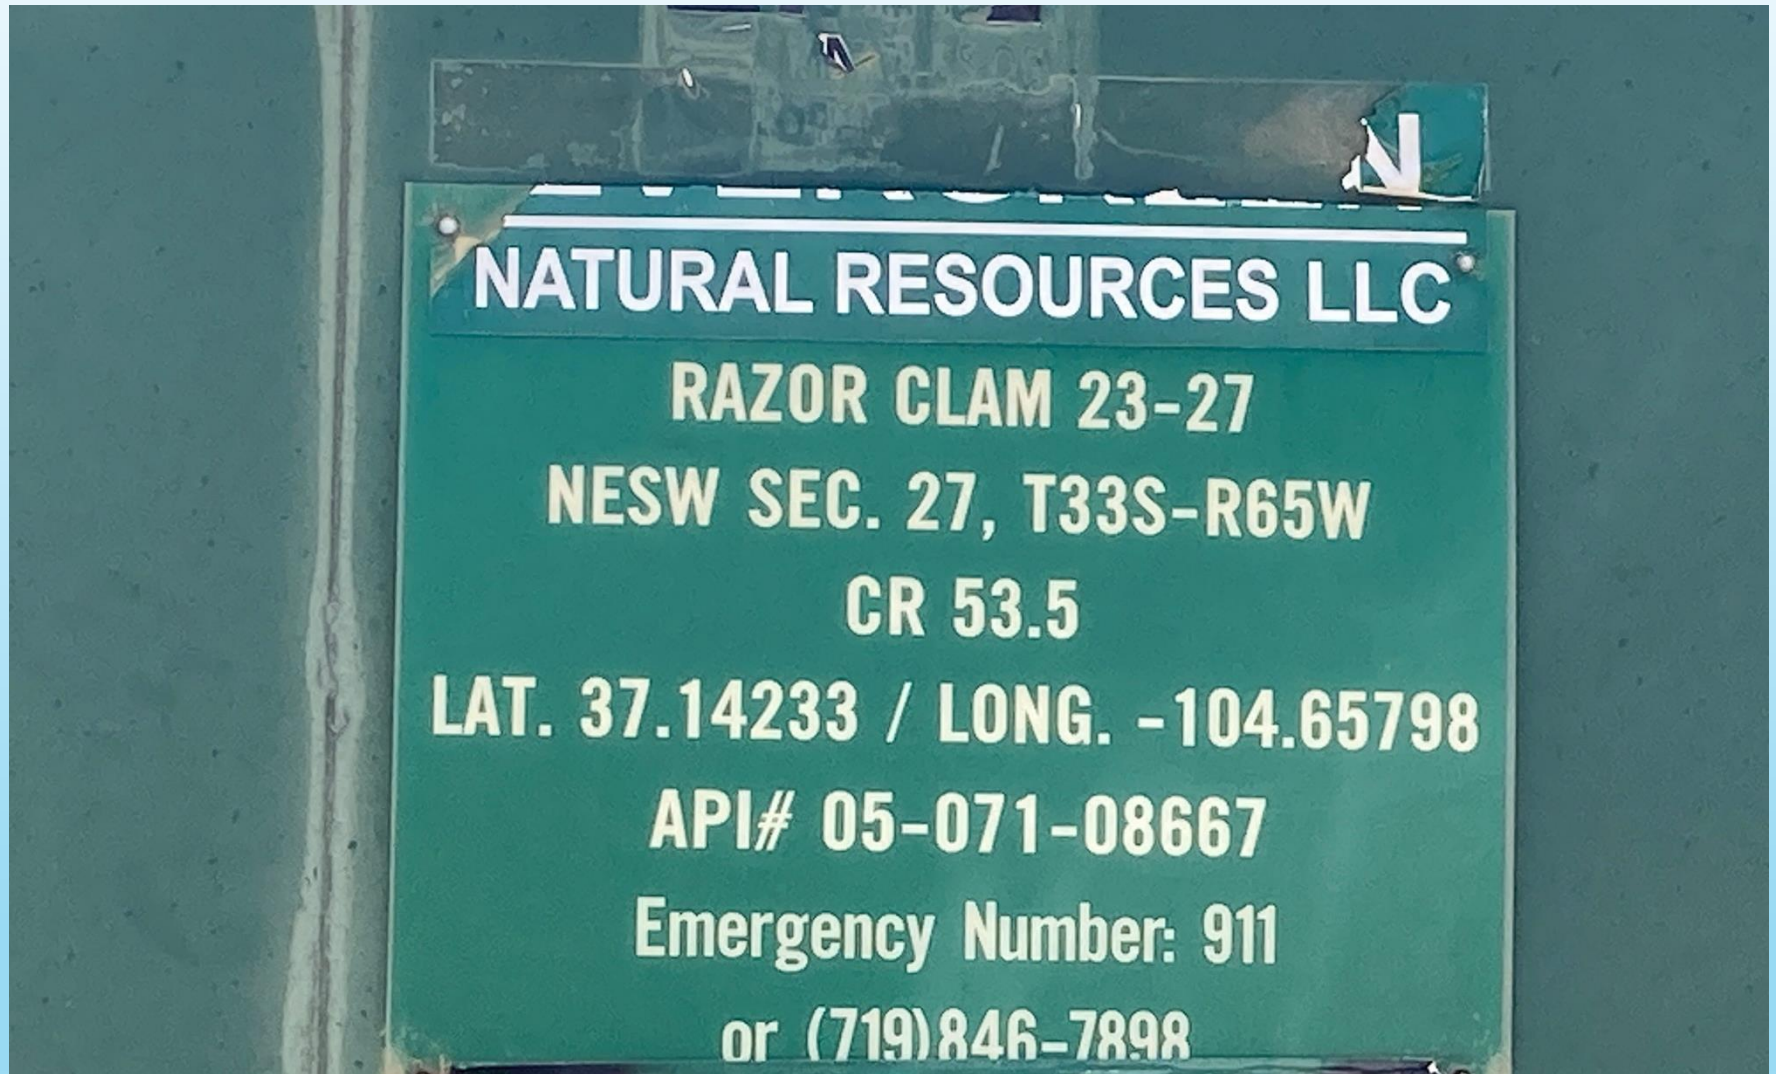

Location Name: RAZOR CLAM 23-27, API #: 071-08667, Insp. #:695108401

PHOTO 1: WELL SIGN

PHOTO 2: LOCATION

PHOTO 3: WELLHEAD AND EQUIPMENT