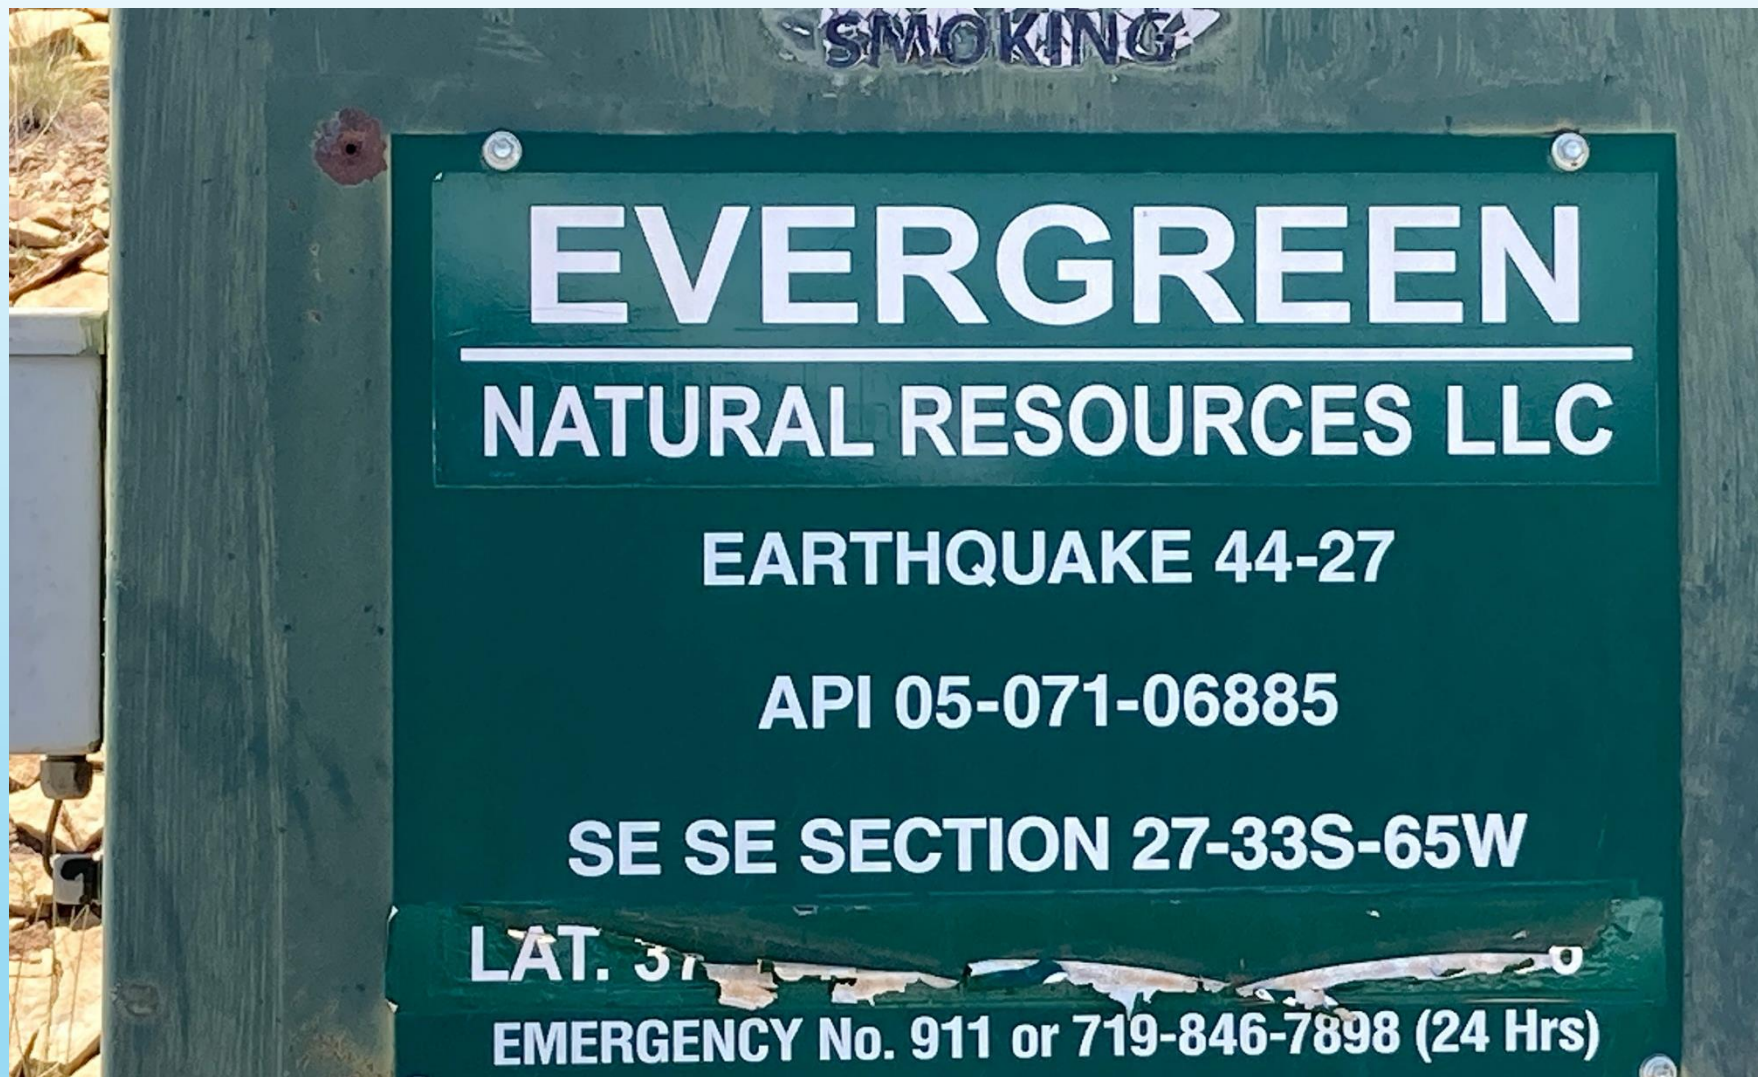

Location Name: EARTHQUAKE 44-27, API #: 071-06885, Insp. #:695108395

PHOTO 1: WELL SIGN

**PHOTO 2: LOCATION**

**PHOTO 3: WELLHEAD AND EQUIPMENT**