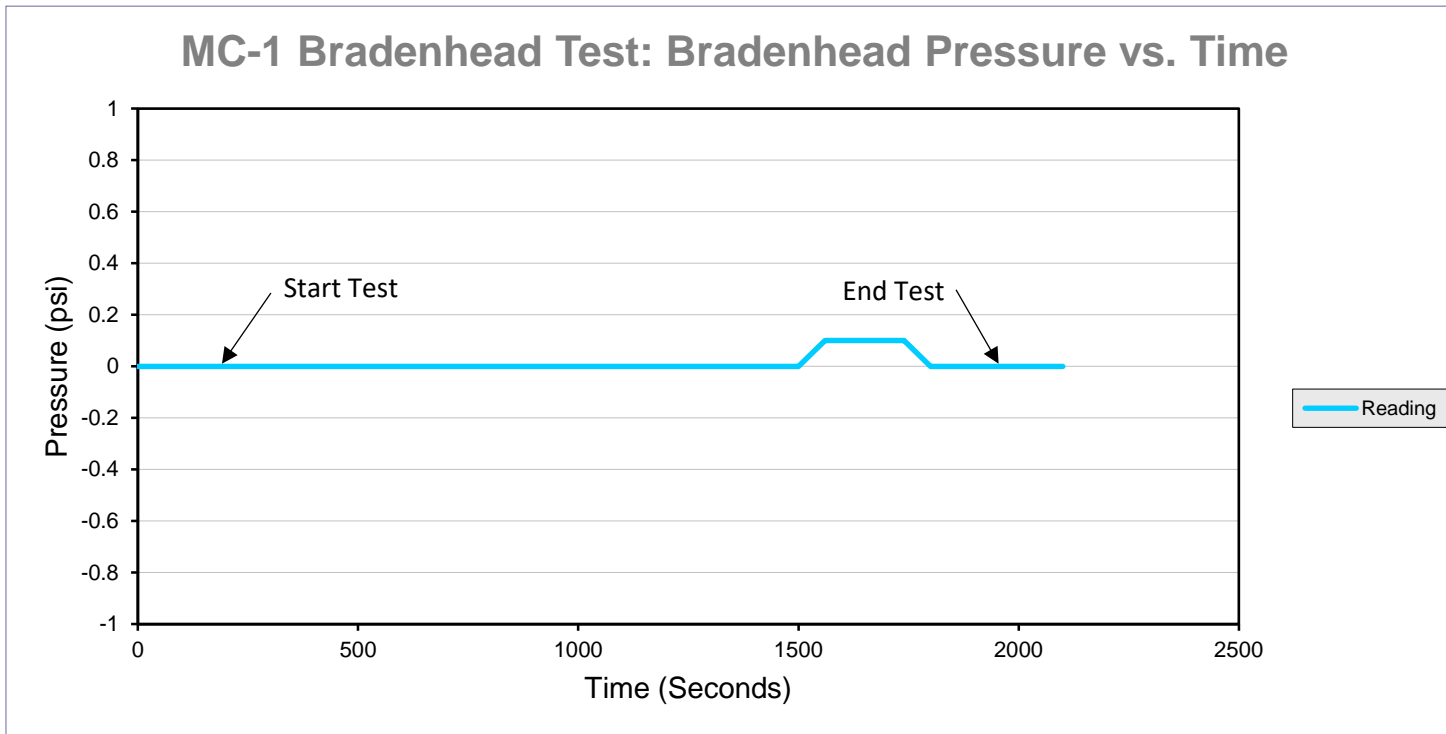

## Data Collection Report

Gauge Information	
Serial Number	264860
Model	3KPSIXP2I
Message Store	-----
Units	PSI

Run Info	
Start Time	6/25/23 2:17:33 PM
Stop Time	6/25/23 2:53:26 PM
Logging Interval	60

Bradenhead pressure during MC-1 BH test

Event Event Data  
 Battery OK  
 Logging Interval, 60  
 Tare, 1.4

0	
0	
0	
0	0
60	0
120	0
180	0 Start Test
240	0
300	0
360	0
420	0
480	0
540	0
600	0
660	0
720	0
780	0
840	0
900	0
960	0
1020	0
1080	0
1140	0
1200	0
1260	0
1320	0
1380	0
1440	0
1500	0
1560	0.1
1620	0.1
1680	0.1
1740	0.1
1800	0
1860	0
1920	0
1980	0 End Test
2040	0
2100	0