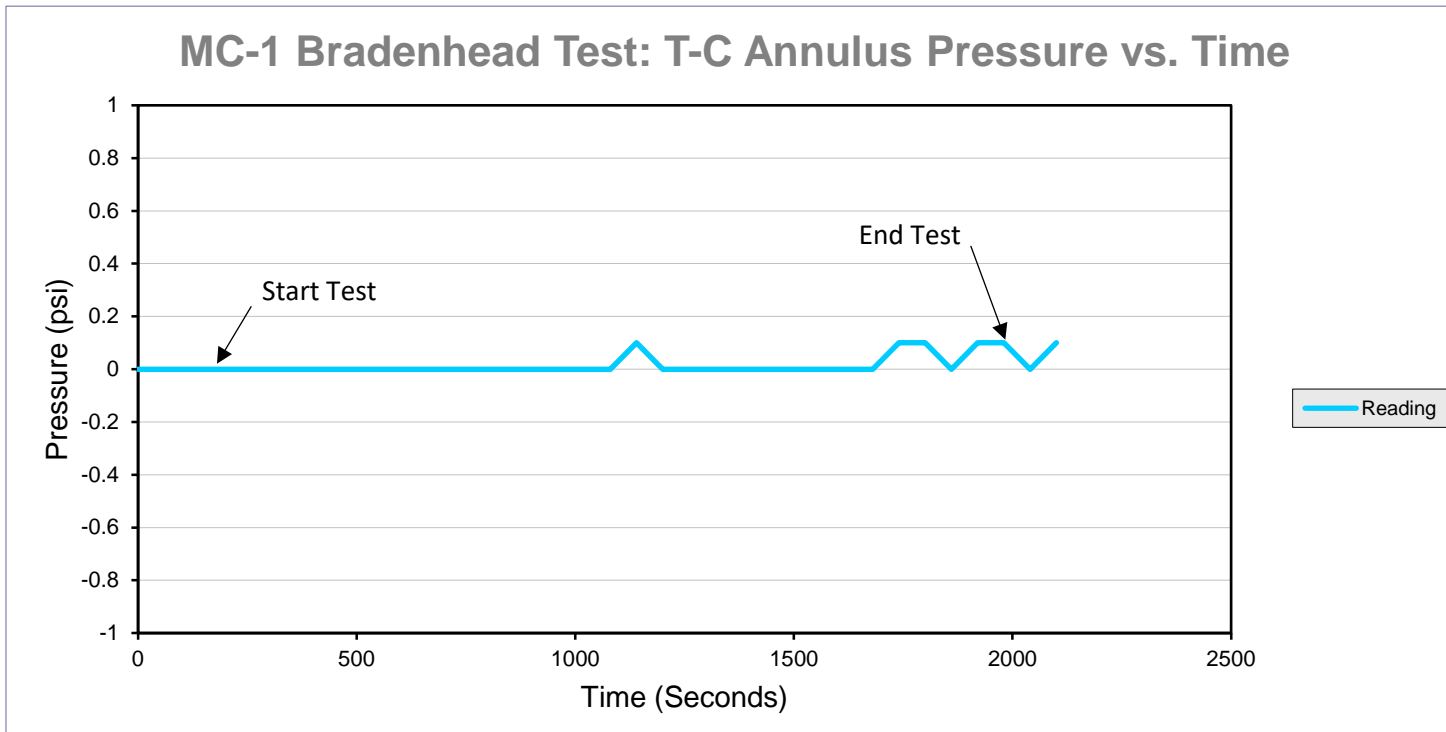

Data Collection Report

Gauge Information	
Serial Number	563552
Model	3KPSIXP2I
Message Store	-----
Units	PSI

Run Info	
Start Time	6/25/23 2:17:22 PM
Stop Time	6/25/23 2:53:14 PM
Logging Interval	60

Tubing-casing annulus pressure during MC-1 BH test