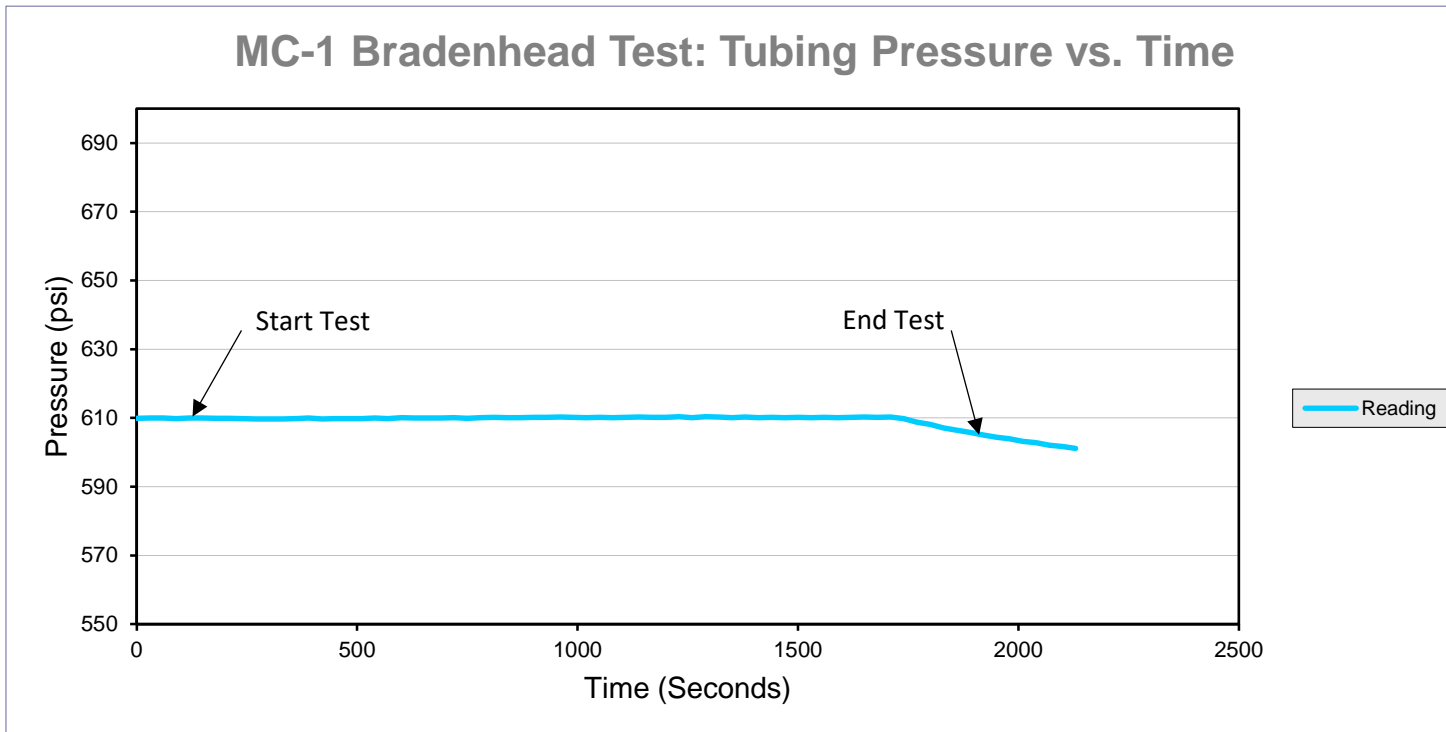

Event Event Data  
 Battery OK  
 Logging Interval, 60  
 Tare, 0.5

0	
0	
0	
0	0
60	0
120	0
180	0 Start Test
240	0
300	0
360	0
420	0
480	0
540	0
600	0
660	0
720	0
780	0
840	0
900	0
960	0
1020	0
1080	0
1140	0.1
1200	0
1260	0
1320	0
1380	0
1440	0
1500	0
1560	0
1620	0
1680	0
1740	0.1
1800	0.1
1860	0
1920	0.1
1980	0.1 End Test
2040	0
2100	0.1

## Data Collection Report

Gauge Information	
Serial Number	563521
Model	3KPSIXP2I
Message Store	-----
Units	PSI

Run Info	
Start Time	6/25/23 2:18:44 PM
Stop Time	6/25/23 2:54:38 PM
Logging Interval	30

Tubing pressure during MC-1 bradenhead test