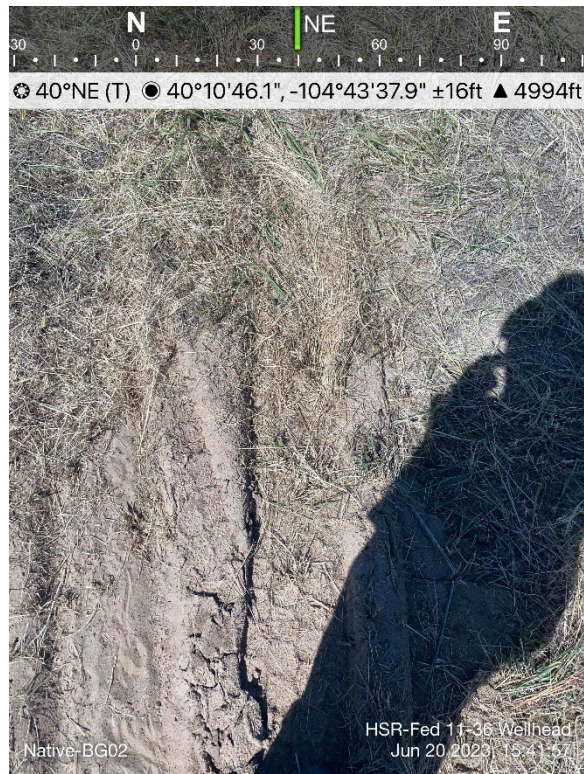

PHOTO LOG
HSR-FED 11-36 WELLHEAD
WELD COUNTY, COLORADO
KERR-MCGEE OIL & GAS ONSHORE, LP

Wellhead Soil Sample Location

Background Sample Location

PHOTO LOG
HSR-FED 11-36 WELLHEAD
WELD COUNTY, COLORADO
KERR-MCGEE OIL & GAS ONSHORE, LP

Background Sample Location

Background Sample Location

PHOTO LOG
HSR-FED 11-36 WELLHEAD
WELD COUNTY, COLORADO
KERR-MCGEE OIL & GAS ONSHORE, LP

Background Sample Location