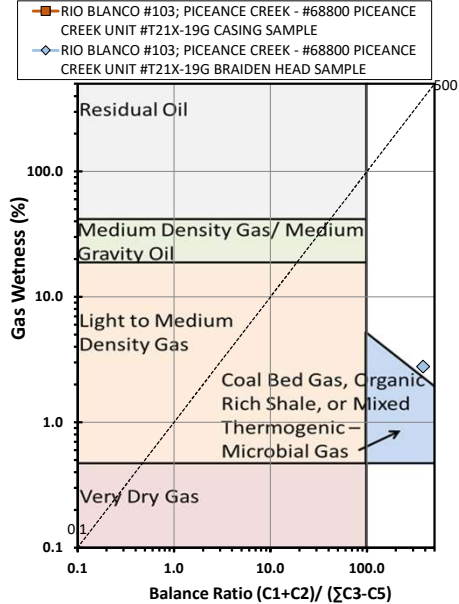

Haworth Ratio Plot - Characterization of Hydrocarbon Type