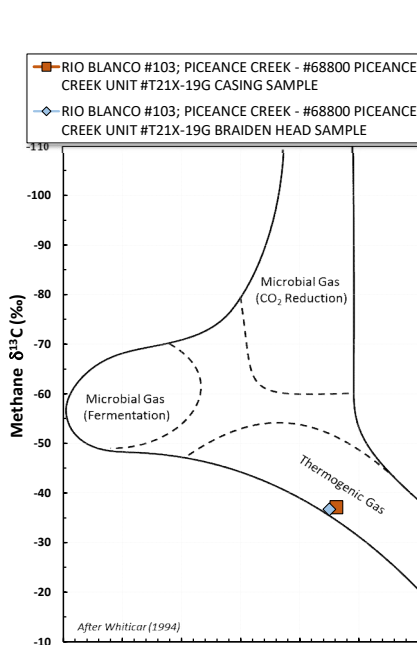

Haworth Ratio Plot - Characterization of Hydrocarbon Type