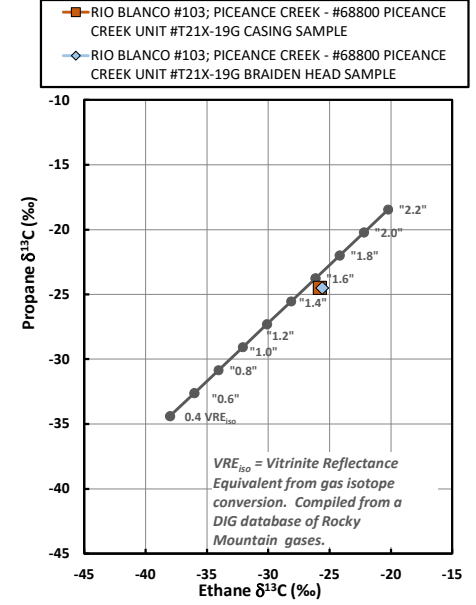

Ethane - Propane Maturity Plot

Methane $\delta^{13}\text{C}$ vs C1/(C2+C3) Genetic Classification Plot