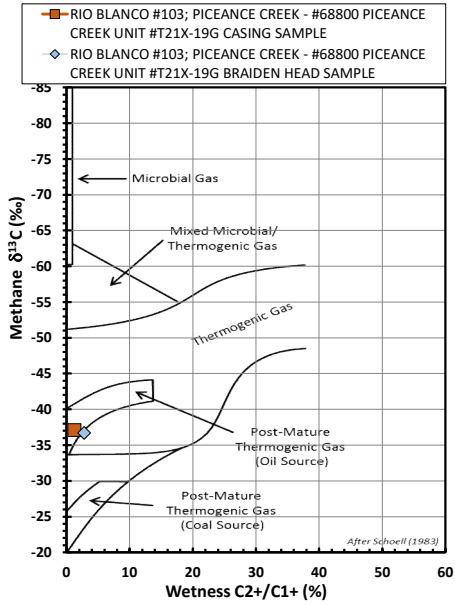

Methane $\delta^{13}\text{C}$ vs Wetness Genetic Classification Plot

Haworth Ratio Plot - Characterization of Hydrocarbon Type