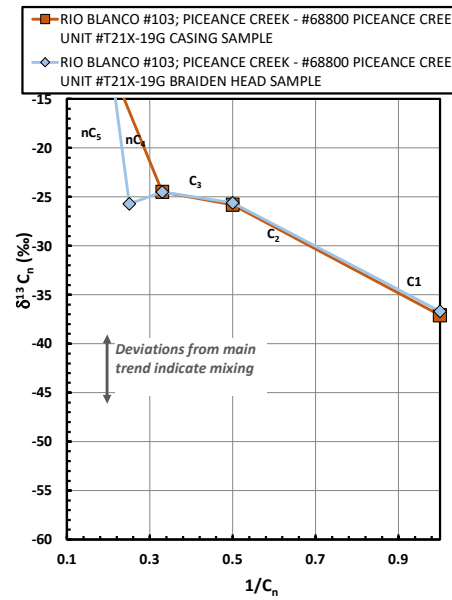

Mixing Plot

Methane $\delta^{13}\text{C}$ vs C1/(C2+C3) Genetic Classification Plot