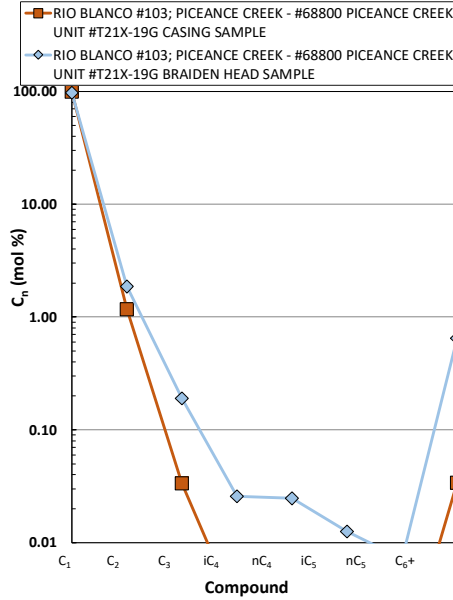

Hydrocarbon Composition Plot