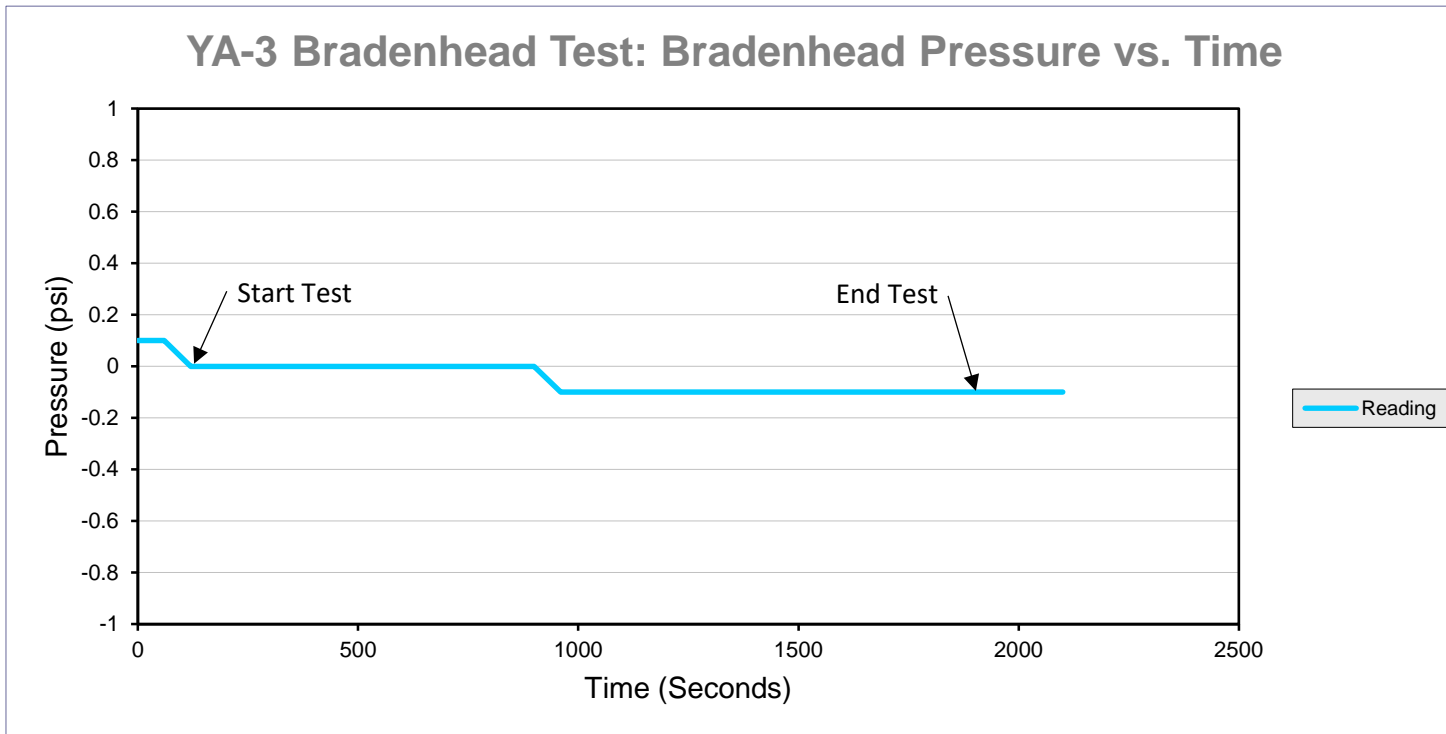

# Data Collection Report

Gauge Information	
Serial Number	563532
Model	3KPSIXP2I
Message Store	-----
Units	PSI

Run Info	
Start Time	6/10/23 11:00:28 AM
Stop Time	6/10/23 11:35:59 AM
Logging Interval	60

Bradenhead pressure during YA-3 BH test