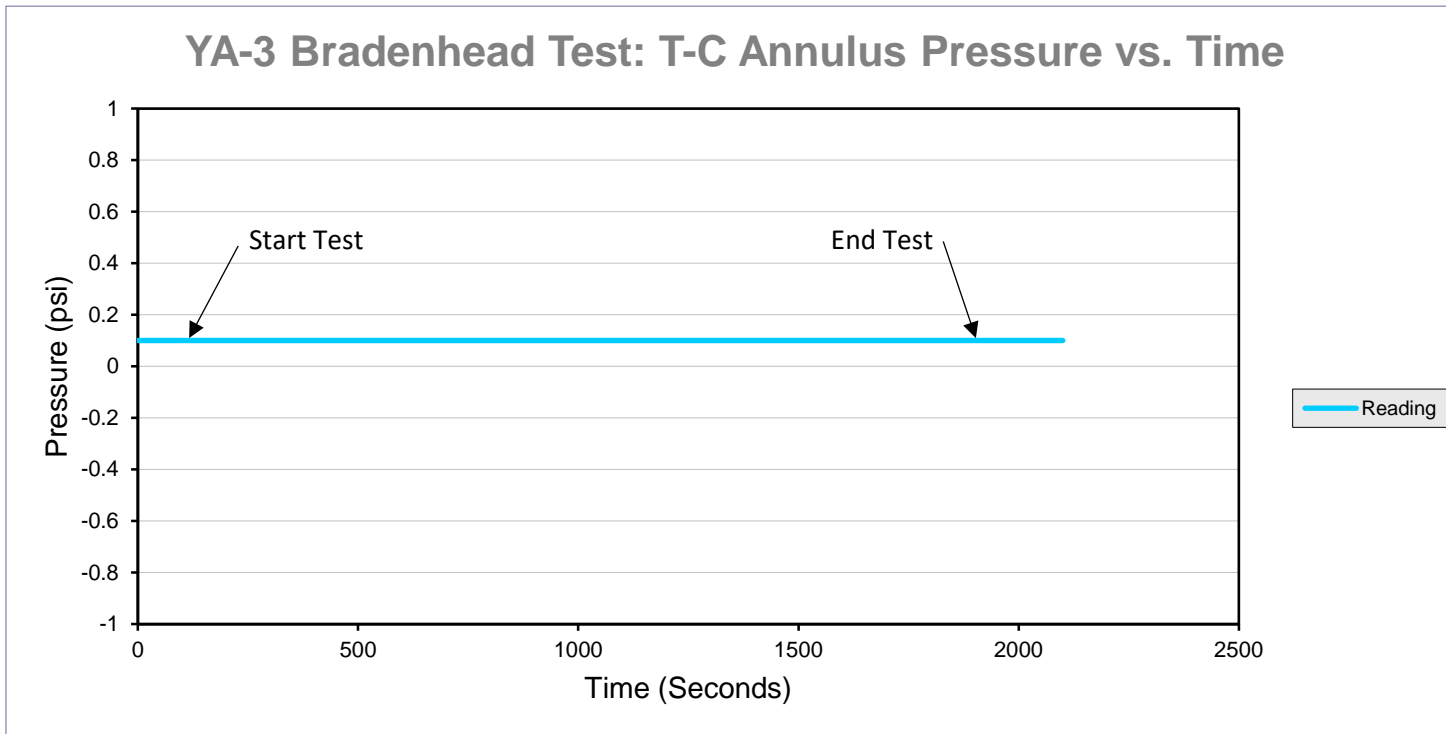

Data Collection Report

Gauge Information	
Serial Number	563561
Model	3KPSIXP2I
Message Store	-----
Units	PSI

Run Info	
Start Time	6/10/23 11:00:32 AM
Stop Time	6/10/23 11:35:55 AM
Logging Interval	60

Tubing-casing annulus pressure during YA-3 BH test