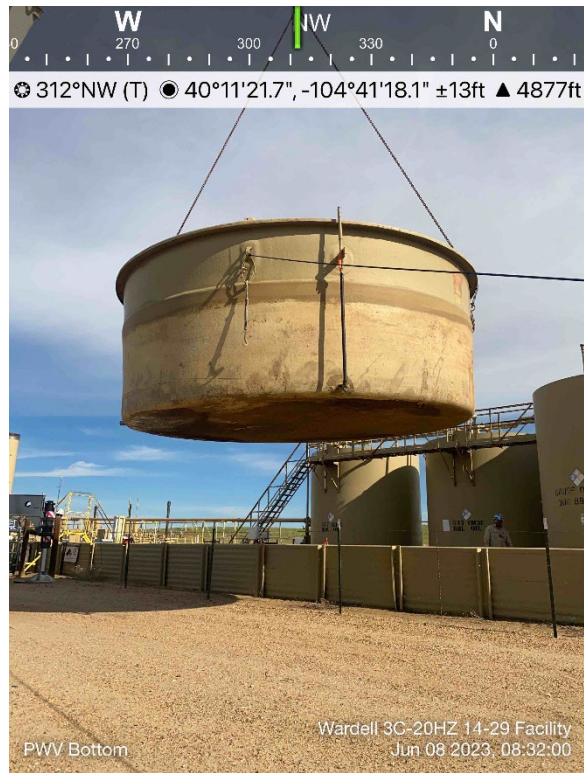

PHOTO LOG
WARDELL 3C-20HZ, 14-29 O SA FACILITY
WELD COUNTY, COLORADO
KERR-MCGEE OIL & GAS ONSHORE, LP

PWV Bottom

PWV (Rain water accumulation)