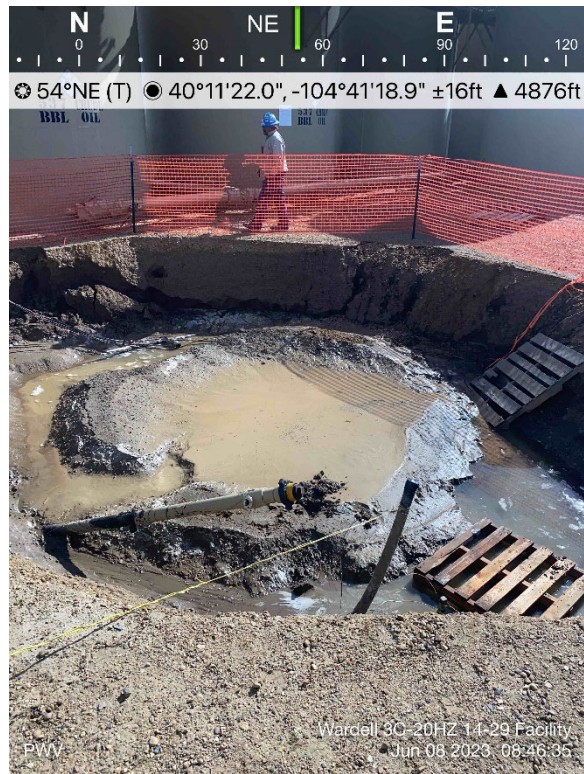

PHOTO LOG
WARDELL 3C-20HZ, 14-29 O SA FACILITY
WELD COUNTY, COLORADO
KERR-MCGEE OIL & GAS ONSHORE, LP

PWV Bottom

PWV (Rain water accumulation)