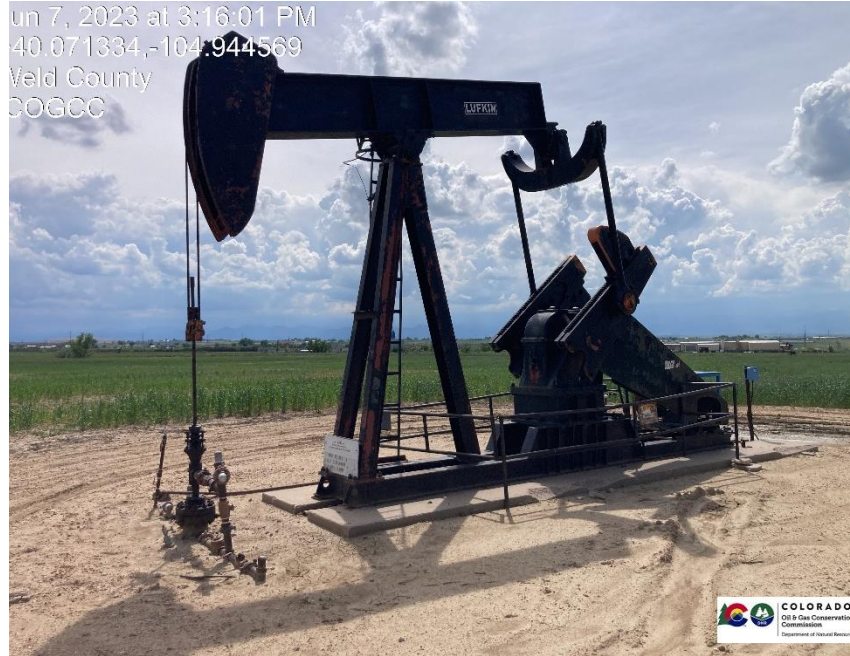

Inspection Photos
Location Name: C. E. Wingo 1
Location ID: 318138

Pic 1 wellhead