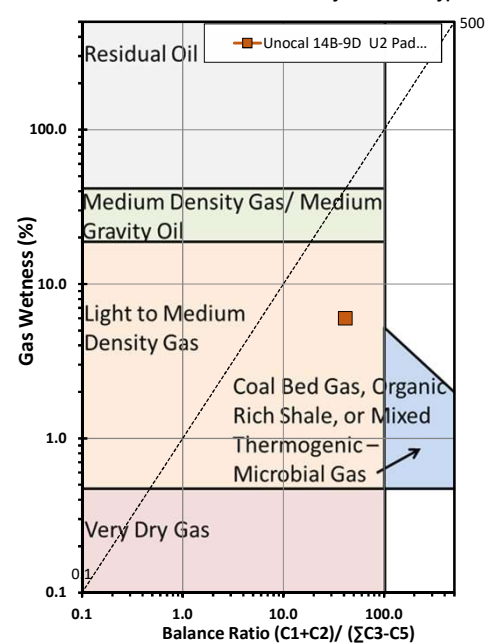

Methane $\delta^{13}\text{C}$ vs Wetness Genetic Classification Plot

Hydrocarbon Composition Plot

Mixing Plot

Ethane - Propane Maturity Plot

Haworth Ratio Plot - Characterization of Hydrocarbon Type

Methane $\delta^{13}\text{C}$ vs δD Genetic Classification Plot

Methane $\delta^{13}\text{C}$ vs C1/(C2+C3) Genetic Classification Plot