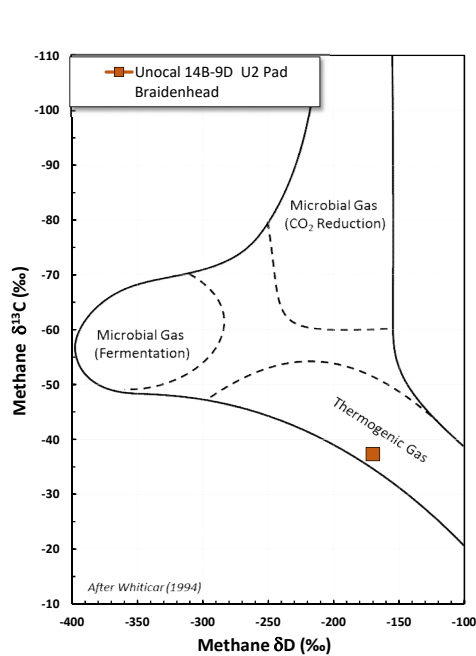

Methane $\delta^{13}\text{C}$ vs Wetness Genetic Classification Plot

Hydrocarbon Composition Plot

Mixing Plot

Ethane - Propane Maturity Plot

Haworth Ratio Plot - Characterization of Hydrocarbon Type

Methane $\delta^{13}\text{C}$ vs δD Genetic Classification Plot

Methane $\delta^{13}\text{C}$ vs C1/(C2+C3) Genetic Classification Plot