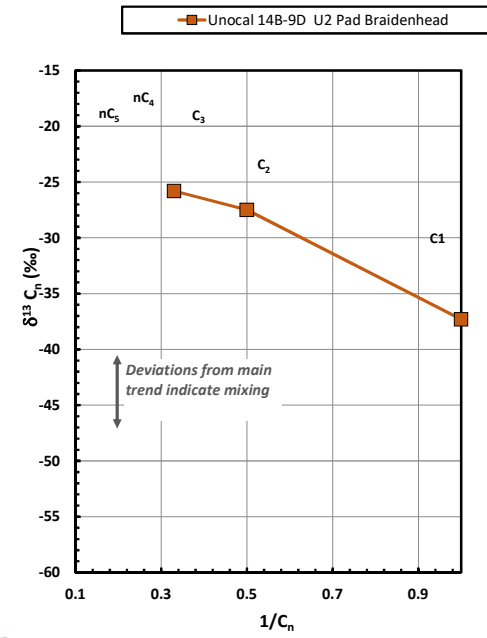

Methane $\delta^{13}\text{C}$ vs Wetness Genetic Classification Plot

Hydrocarbon Composition Plot

Mixing Plot

Ethane - Propane Maturity Plot

Haworth Ratio Plot - Characterization of Hydrocarbon Type

Methane $\delta^{13}\text{C}$ vs δD Genetic Classification Plot

Methane $\delta^{13}\text{C}$ vs C1/(C2+C3) Genetic Classification Plot