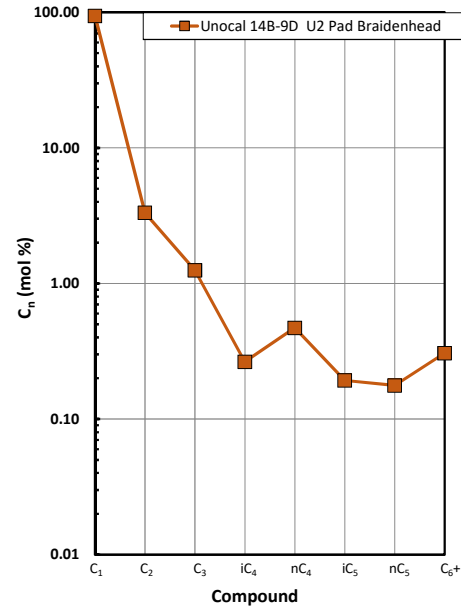

Methane $\delta^{13}\text{C}$ vs Wetness Genetic Classification Plot

Hydrocarbon Composition Plot

Mixing Plot

Ethane - Propane Maturity Plot

Haworth Ratio Plot - Characterization of Hydrocarbon Type

Methane $\delta^{13}\text{C}$ vs δD Genetic Classification Plot

Methane $\delta^{13}\text{C}$ vs C1/(C2+C3) Genetic Classification Plot