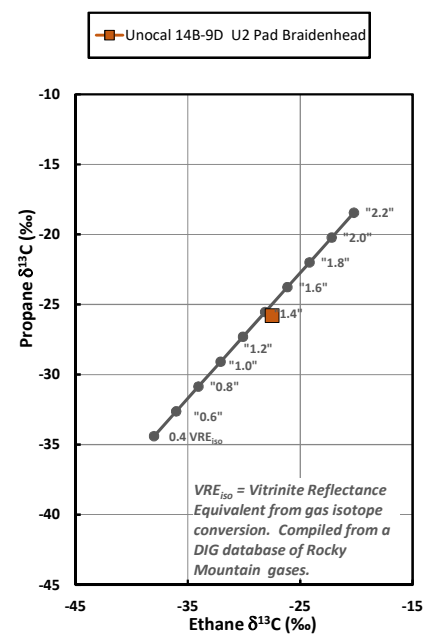

Methane $\delta^{13}\text{C}$ vs Wetness Genetic Classification Plot

Hydrocarbon Composition Plot

Mixing Plot

Ethane - Propane Maturity Plot

Haworth Ratio Plot - Characterization of Hydrocarbon Type

Methane $\delta^{13}\text{C}$ vs δD Genetic Classification Plot

Methane $\delta^{13}\text{C}$ vs C1/(C2+C3) Genetic Classification Plot