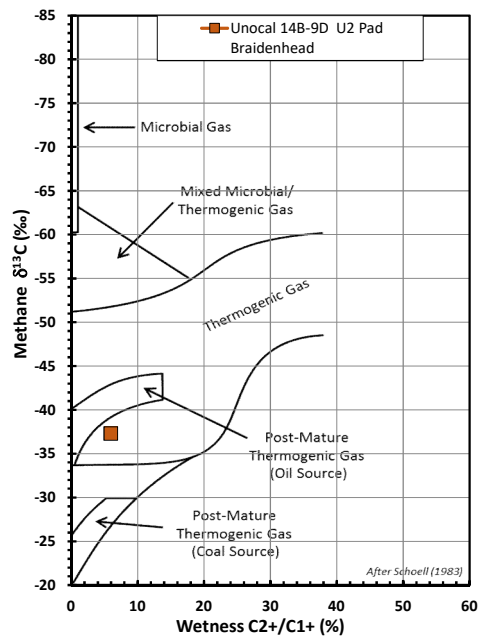

Methane $\delta^{13}\text{C}$ vs Wetness Genetic Classification Plot

Hydrocarbon Composition Plot

Mixing Plot

Ethane - Propane Maturity Plot

Haworth Ratio Plot - Characterization of Hydrocarbon Type

Methane $\delta^{13}\text{C}$ vs δD Genetic Classification Plot

Methane $\delta^{13}\text{C}$ vs C1/(C2+C3) Genetic Classification Plot