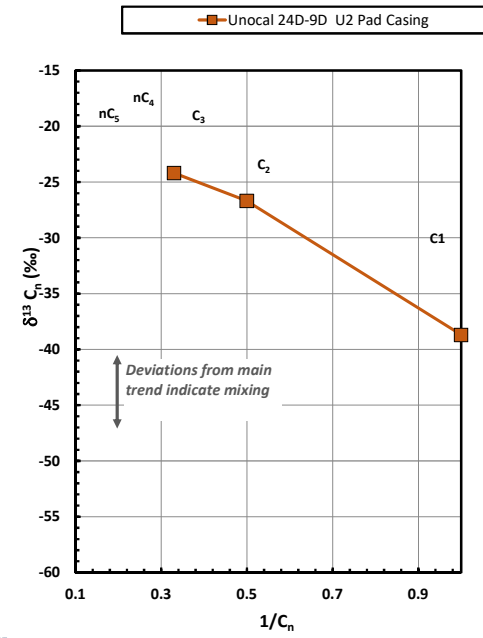

Mixing Plot