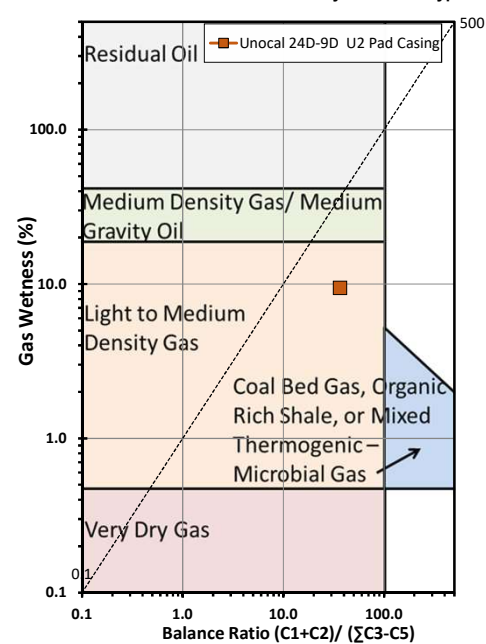

Haworth Ratio Plot - Characterization of Hydrocarbon Type