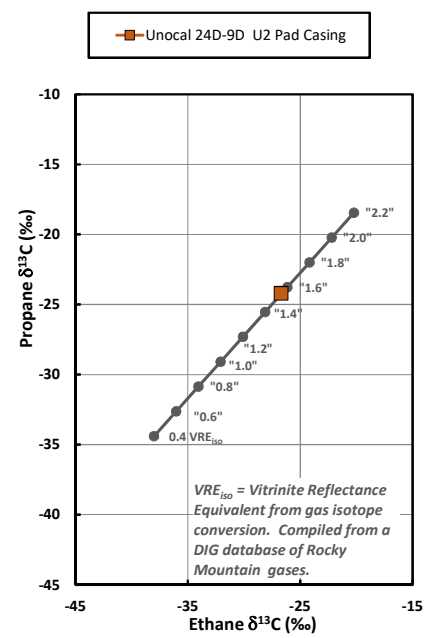

Ethane - Propane Maturity Plot