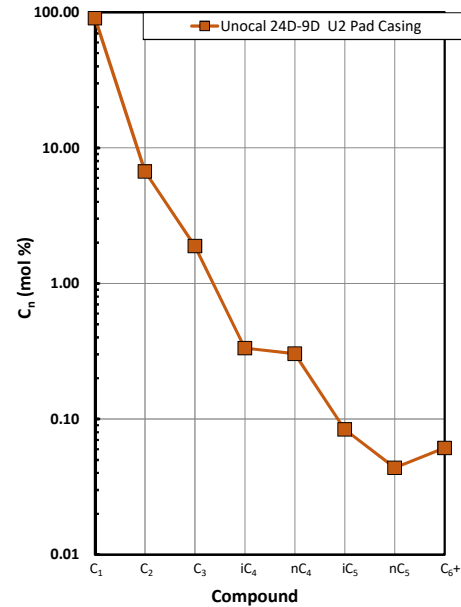

Methane $\delta^{13}\text{C}$ vs δD Genetic Classification Plot

Hydrocarbon Composition Plot