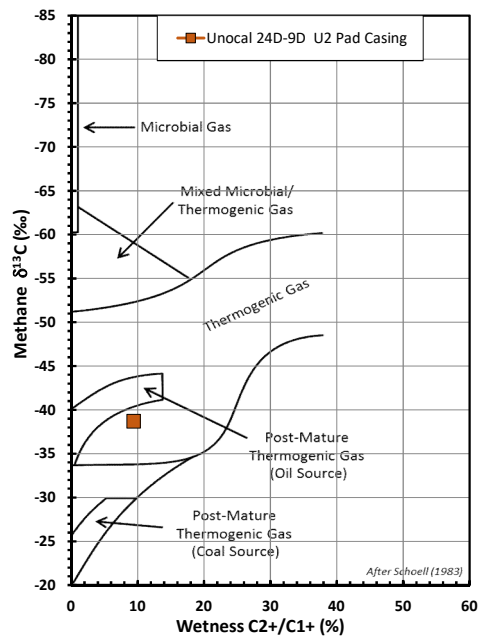

Haworth Ratio Plot - Characterization of Hydrocarbon Type

Methane $\delta^{13}\text{C}$ vs Wetness Genetic Classification Plot