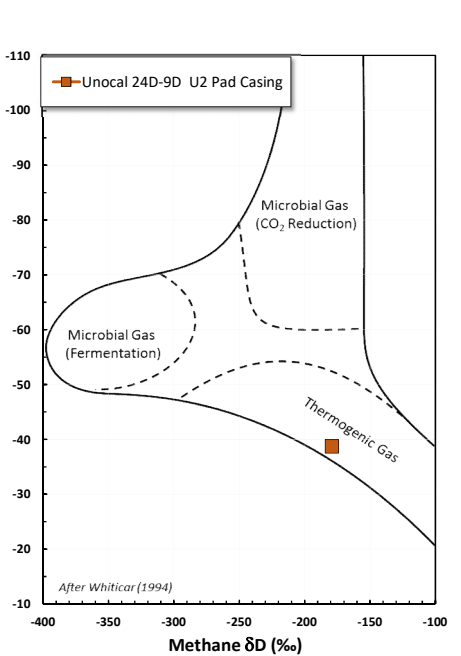

Methane $\delta^{13}\text{C}$ vs δD Genetic Classification Plot