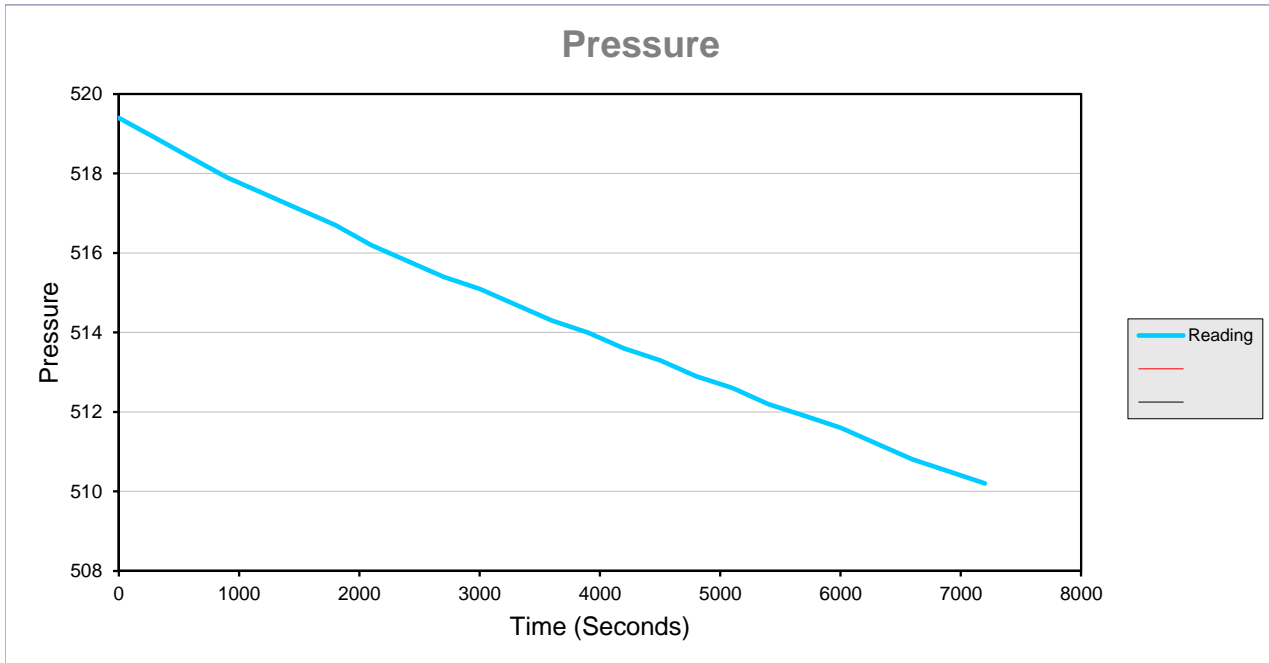

Data Collection Report

Gauge Information	
Serial Number	264512
Model	3KPSIXP2I
Message Store	-----
Units	PSI

Run Info	
Start Time	2/2/15 2:19:59 PM
Stop Time	2/2/15 4:21:08 PM
Logging Interval	300

Aristocrat Angus 12-4 and 12-4C Common Line
1230933112316570_FL