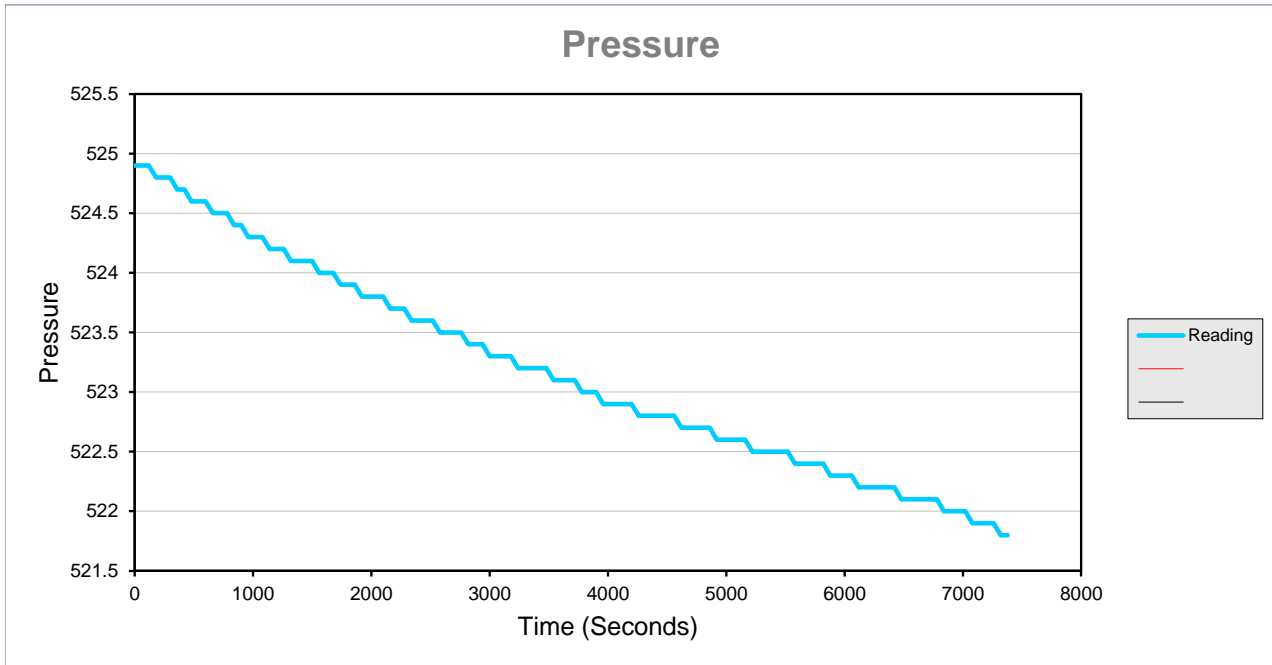

Data Collection Report

Gauge Information	
Serial Number	351373
Model	3KPSIXP2I
Message Store	-----
Units	PSI

Run Info	
Start Time	2/2/15 2:09:22 PM
Stop Time	2/2/15 4:12:48 PM
Logging Interval	60

ARISTOCRAT ANGUS 24-4
12313660_FL