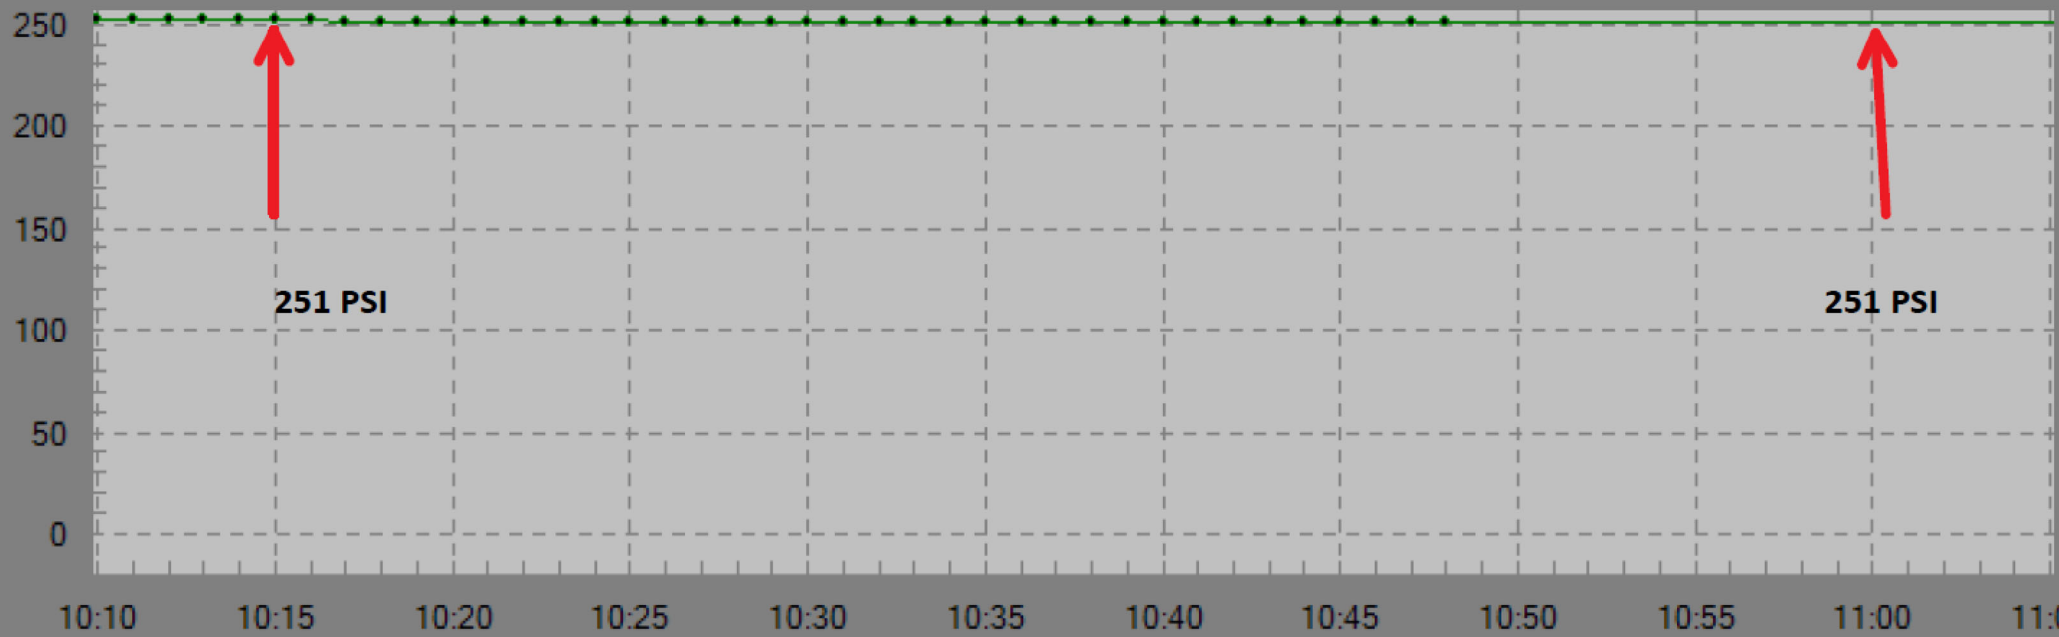

4/3/2020 11:43:46 to 4/11/2020 11:43:46

251 PSI

251 PSI

Apr 11 Sat 2020

AA 2-4-3X Tubing Pressure

Aristocrat Angus 2-4-3X  
12323190\_FL