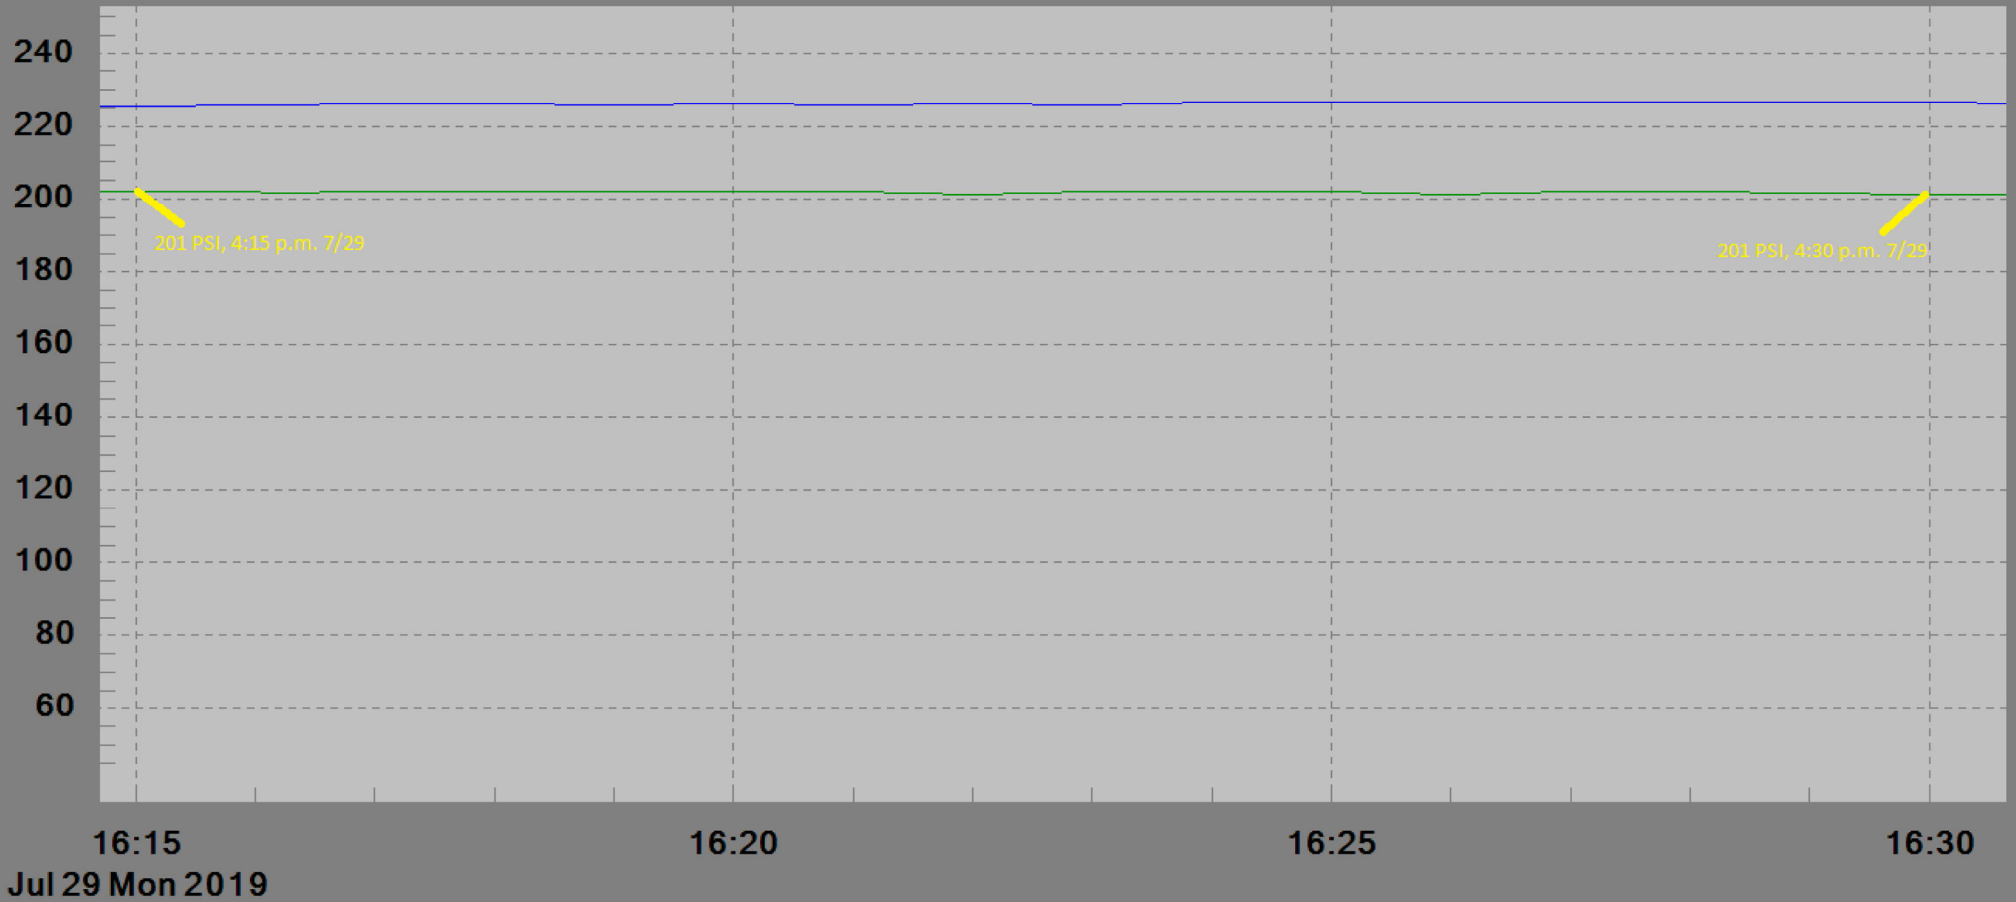

7/23/2019 07:12:56 to 8/6/2019 07:12:56

AA 22-3 Tubing Pressure

AA 22-3 Casing Pressure

Aristocrat Angus 22-3
12316448_FL