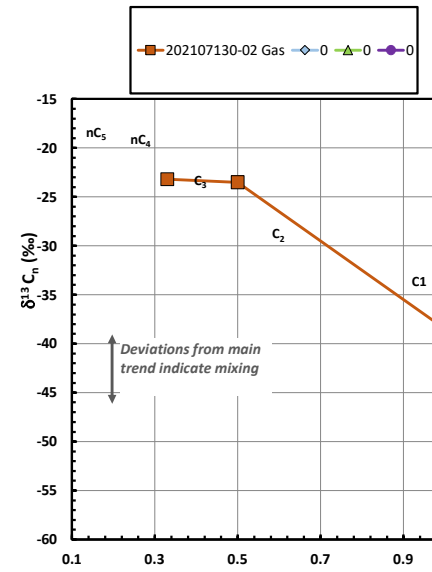

Methane $\delta^{13}\text{C}$ vs Wetness Genetic Classification Plot

Hydrocarbon Composition Plot

Mixing Plot

Ethane - Propane Maturity Plot

Haworth Ratio Plot - Characterization of Hydrocarbon Type

Methane $\delta^{13}\text{C}$ vs Wetness Genetic Classification Plot

Hydrocarbon Composition Plot

Mixing Plot

Ethane - Propane Maturity Plot

Haworth Ratio Plot - Characterization of Hydrocarbon Type