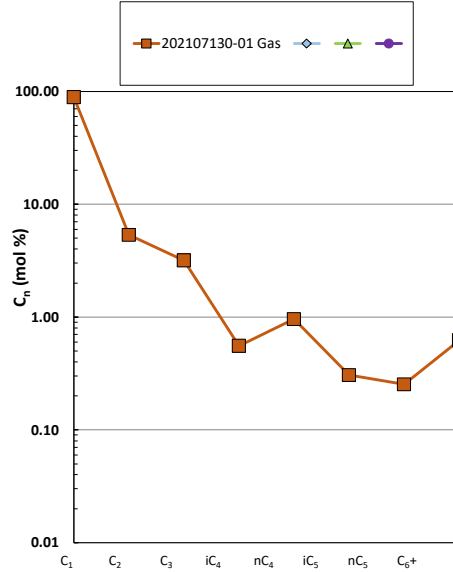

Methane $\delta^{13}\text{C}$ vs Wetness Genetic Classification Plot

Hydrocarbon Composition Plot

Mixing Plot

Ethane - Propane Maturity Plot

Haworth Ratio Plot - Characterization of Hydrocarbon Type

Methane $\delta^{13}\text{C}$ vs Wetness Genetic Classification Plot

Hydrocarbon Composition Plot

Mixing Plot

Ethane - Propane Maturity Plot

Haworth Ratio Plot - Characterization of Hydrocarbon Type