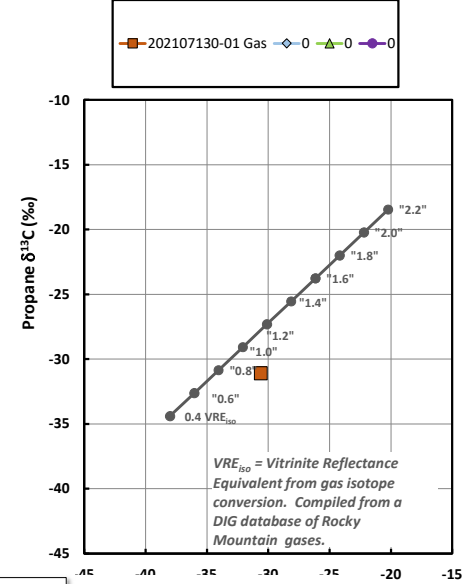

Methane $\delta^{13}\text{C}$ vs Wetness Genetic Classification Plot

Hydrocarbon Composition Plot

Mixing Plot

Ethane - Propane Maturity Plot

Haworth Ratio Plot - Characterization of Hydrocarbon Type

Methane $\delta^{13}\text{C}$ vs Wetness Genetic Classification Plot

Hydrocarbon Composition Plot

Mixing Plot

Ethane - Propane Maturity Plot

Haworth Ratio Plot - Characterization of Hydrocarbon Type