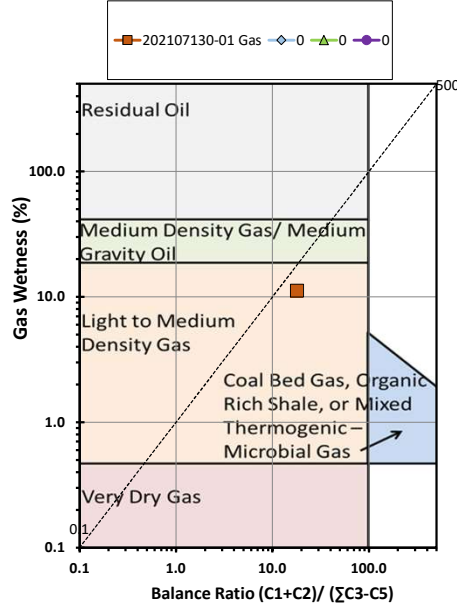

Methane $\delta^{13}\text{C}$ vs Wetness Genetic Classification Plot

Hydrocarbon Composition Plot

Mixing Plot

Ethane - Propane Maturity Plot

Haworth Ratio Plot - Characterization of Hydrocarbon Type

Methane $\delta^{13}\text{C}$ vs Wetness Genetic Classification Plot

Hydrocarbon Composition Plot

Mixing Plot

Ethane - Propane Maturity Plot

Haworth Ratio Plot - Characterization of Hydrocarbon Type