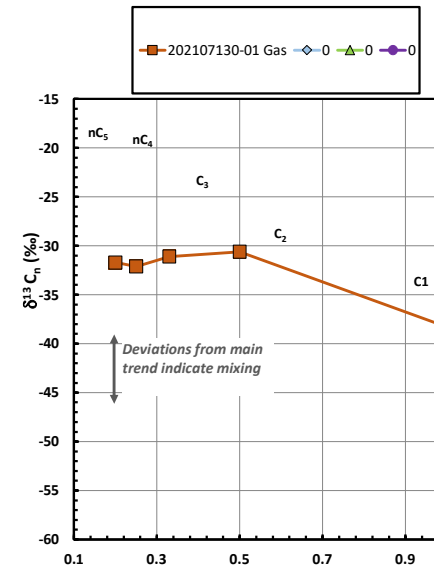

Methane $\delta^{13}\text{C}$ vs Wetness Genetic Classification Plot

Hydrocarbon Composition Plot

Mixing Plot

Ethane - Propane Maturity Plot

Haworth Ratio Plot - Characterization of Hydrocarbon Type

Methane $\delta^{13}\text{C}$ vs Wetness Genetic Classification Plot

Hydrocarbon Composition Plot

Mixing Plot

Ethane - Propane Maturity Plot

Haworth Ratio Plot - Characterization of Hydrocarbon Type