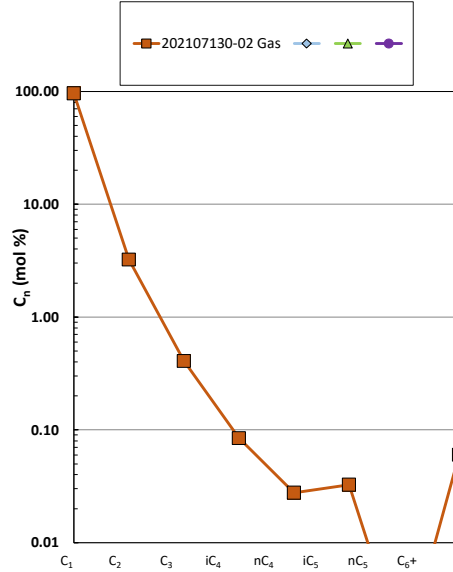

Methane $\delta^{13}\text{C}$ vs Wetness Genetic Classification Plot

Hydrocarbon Composition Plot

Mixing Plot

Ethane - Propane Maturity Plot

Haworth Ratio Plot - Characterization of Hydrocarbon Type

Methane $\delta^{13}\text{C}$ vs Wetness Genetic Classification Plot

Hydrocarbon Composition Plot

Mixing Plot

Ethane - Propane Maturity Plot

Haworth Ratio Plot - Characterization of Hydrocarbon Type