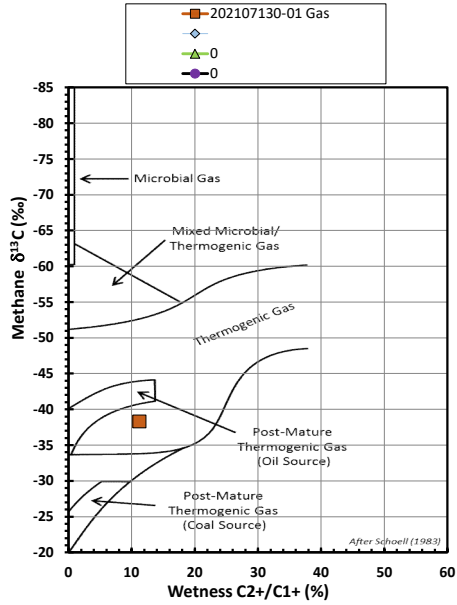

Methane $\delta^{13}\text{C}$ vs Wetness Genetic Classification Plot

Hydrocarbon Composition Plot

Mixing Plot

Ethane - Propane Maturity Plot

Haworth Ratio Plot - Characterization of Hydrocarbon Type

Methane $\delta^{13}\text{C}$ vs Wetness Genetic Classification Plot

Hydrocarbon Composition Plot

Mixing Plot

Ethane - Propane Maturity Plot

Haworth Ratio Plot - Characterization of Hydrocarbon Type