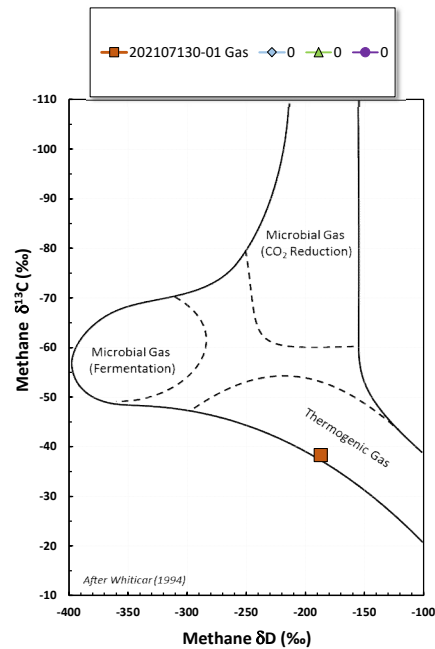

Methane $\delta^{13}\text{C}$ vs Wetness Genetic Classification Plot

Hydrocarbon Composition Plot

Mixing Plot

Ethane - Propane Maturity Plot

Haworth Ratio Plot - Characterization of Hydrocarbon Type

Methane $\delta^{13}\text{C}$ vs Wetness Genetic Classification Plot

Hydrocarbon Composition Plot

Mixing Plot

Ethane - Propane Maturity Plot

Haworth Ratio Plot - Characterization of Hydrocarbon Type