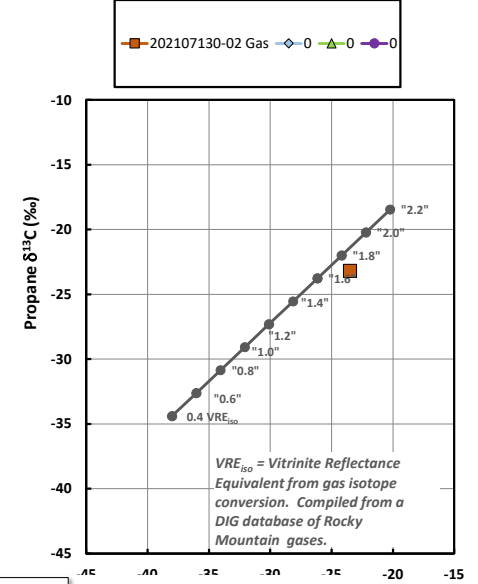

Methane $\delta^{13}\text{C}$ vs Wetness Genetic Classification Plot

Hydrocarbon Composition Plot

Mixing Plot

Ethane - Propane Maturity Plot

Haworth Ratio Plot - Characterization of Hydrocarbon Type

Methane $\delta^{13}\text{C}$ vs Wetness Genetic Classification Plot

Hydrocarbon Composition Plot

Mixing Plot

Ethane - Propane Maturity Plot

Haworth Ratio Plot - Characterization of Hydrocarbon Type