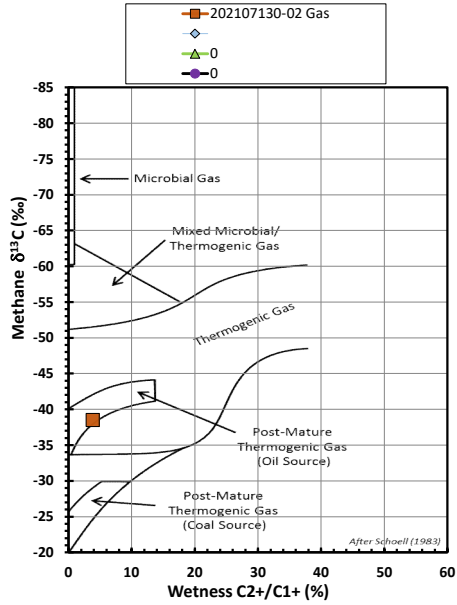

Methane $\delta^{13}\text{C}$ vs Wetness Genetic Classification Plot

Hydrocarbon Composition Plot

Mixing Plot

Ethane - Propane Maturity Plot

Haworth Ratio Plot - Characterization of Hydrocarbon Type

Methane $\delta^{13}\text{C}$ vs Wetness Genetic Classification Plot

Hydrocarbon Composition Plot

Mixing Plot

Ethane - Propane Maturity Plot

Haworth Ratio Plot - Characterization of Hydrocarbon Type