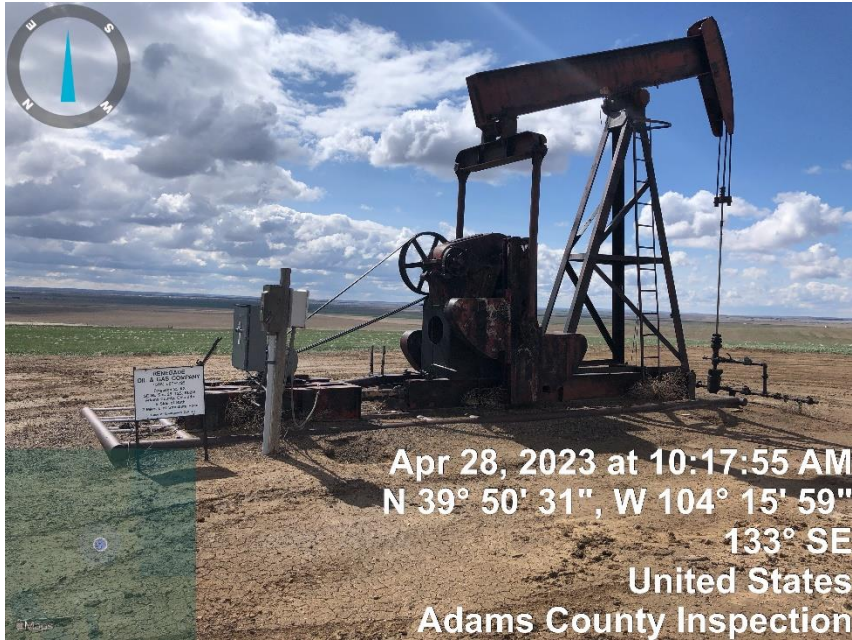

Inspection Photos
Location Name: Ferguson#3-25
Location ID: 319718

Photo#1 Pumpjack/Wellhead