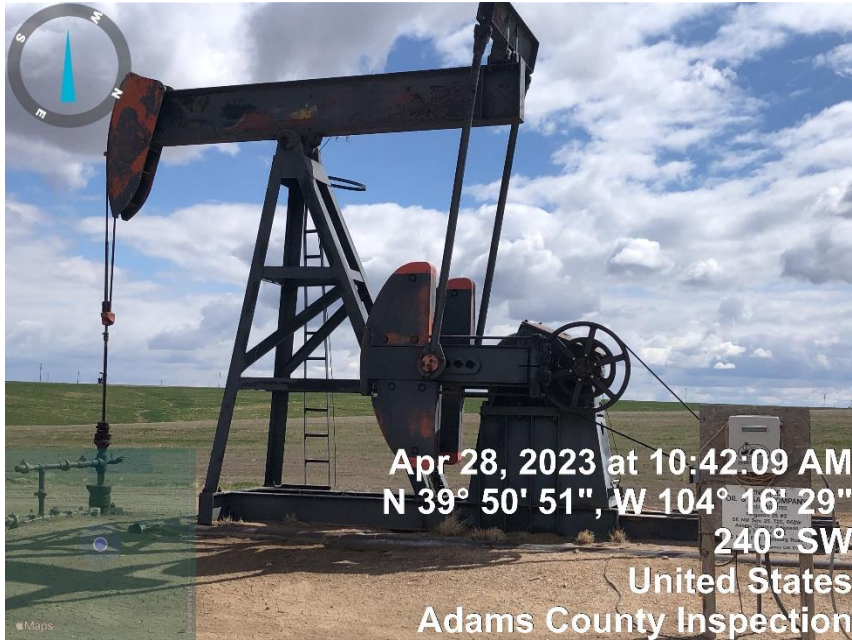

**Inspection Photos**  
**Location Name: Ferguson#2-25**  
**Location ID: 319714**

**Photo#1 Pumpjack/Wellhead**