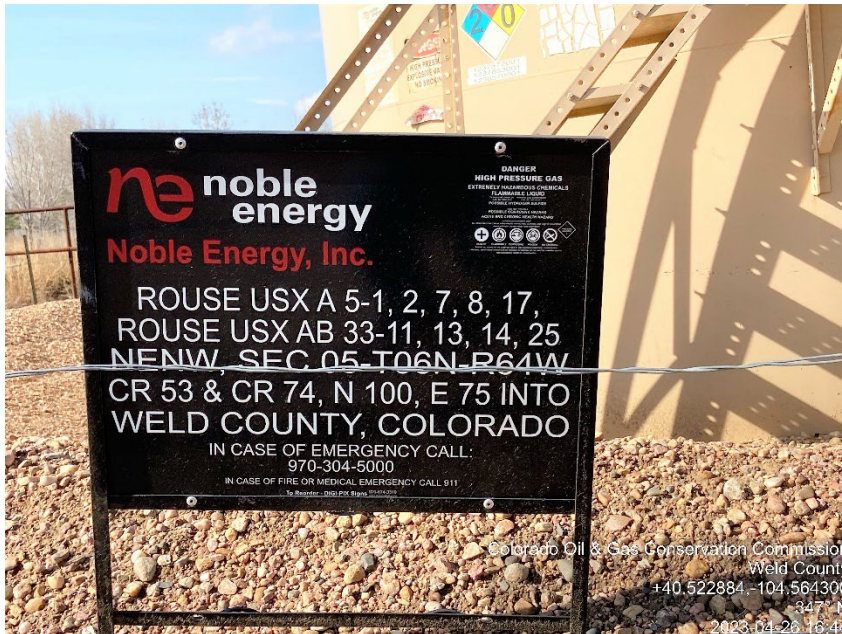

Inspection Photos

Location Name: ROUSE USX AB-67N64W/33SWSW

Location #: 302629

Photo #1

Rouse USX AB 33-13 (123-29500) Wellsite

Shut-In | SI

Photo #2

**Rouse USX AB 33-13, 33-11, 33-14, 33-25,
Rouse USX A 05-01, 05-02, 05-07, 05-08, 5-17**

Battery site

Inactive | Shut-down

Inspection Photos

Location Name: ROUSE USX AB-67N64W/33SWSW

Location #: 302629

Photo #3

**Rouse USX AB 33-13, 33-11, 33-14, 33-25,
Rouse USX A 05-01, 05-02, 05-07, 05-08, 5-17**

Inspection Photos

Location Name: ROUSE USX AB-67N64W/33SWSW

Location #: 302629

Photo #5

**Rouse USX AB 33-13, 33-11, 33-14, 33-25,
Rouse USX A 05-01, 05-02, 05-07, 05-08, 5-17**

Battery site

Inactive | Shut-down