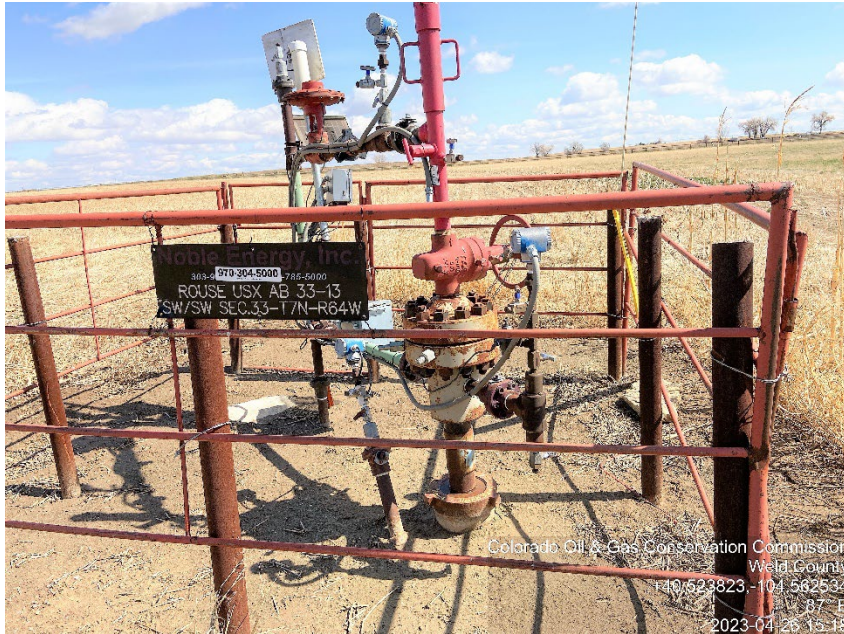

Inspection Photos

Location Name: ROUSE USX AB-67N64W/33SWSW

Location #: 302629

Photo #1

Rouse USX AB 33-13 (123-29500) Wellsite

Shut-In | SI

Photo #2

**Rouse USX AB 33-13, 33-11, 33-14, 33-25,
Rouse USX A 05-01, 05-02, 05-07, 05-08, 5-17**

Battery site

Inactive | Shut-down

Inspection Photos

Location Name: ROUSE USX AB-67N64W/33SWSW

Location #: 302629

Photo #3

**Rouse USX AB 33-13, 33-11, 33-14, 33-25,
Rouse USX A 05-01, 05-02, 05-07, 05-08, 5-17**

Battery site

Inactive | Shut-down

Tank(s): SE corner

Photo #4

**Rouse USX AB 33-13, 33-11, 33-14, 33-25,
Rouse USX A 05-01, 05-02, 05-07, 05-08, 5-17**

Battery site

Inactive | Shut-down

Separator(s), ECD(s)

Inspection Photos

Location Name: ROUSE USX AB-67N64W/33SWSW

Location #: 302629

Photo #5

**Rouse USX AB 33-13, 33-11, 33-14, 33-25,
Rouse USX A 05-01, 05-02, 05-07, 05-08, 5-17**

Battery site

Inactive | Shut-down