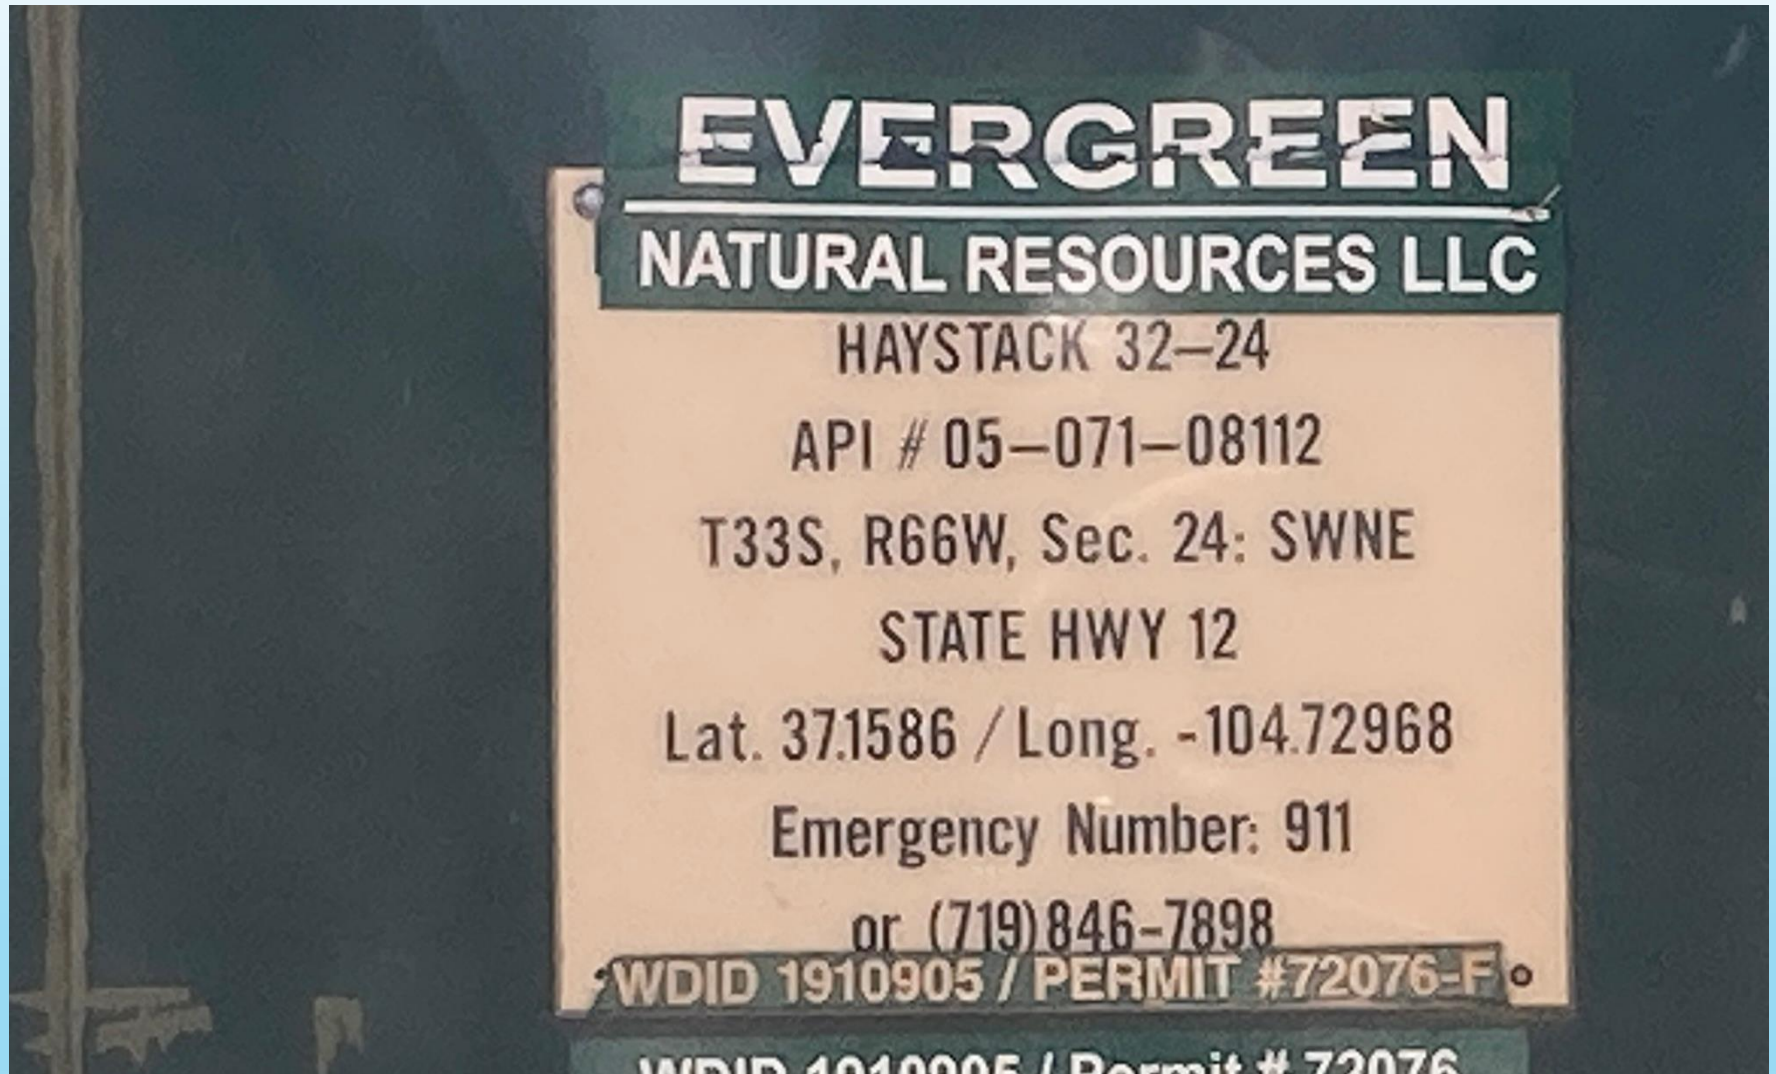

Location Name: HAYSTACK 32-24, API #: 071-08112, Insp. #:695108054

PHOTO 1: WELL SIGN

**PHOTO 2: LOCATION**

**PHOTO 3: WELLHEAD AND EQUIPMENT**