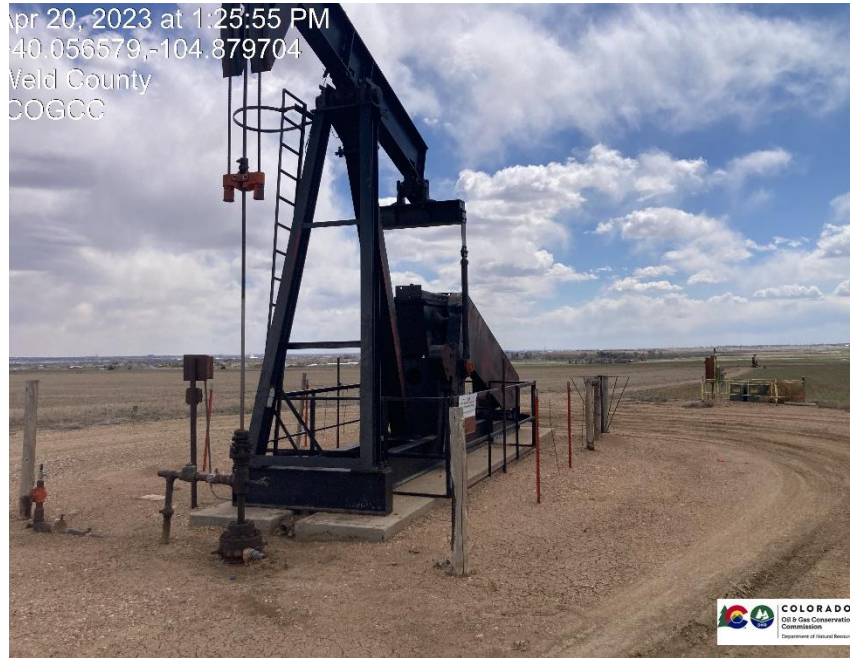

Inspection Photos
Location Name: UPRR 42 PAN AM AG 1
Location ID: 311304

Pic 1 wellhead / pump jack