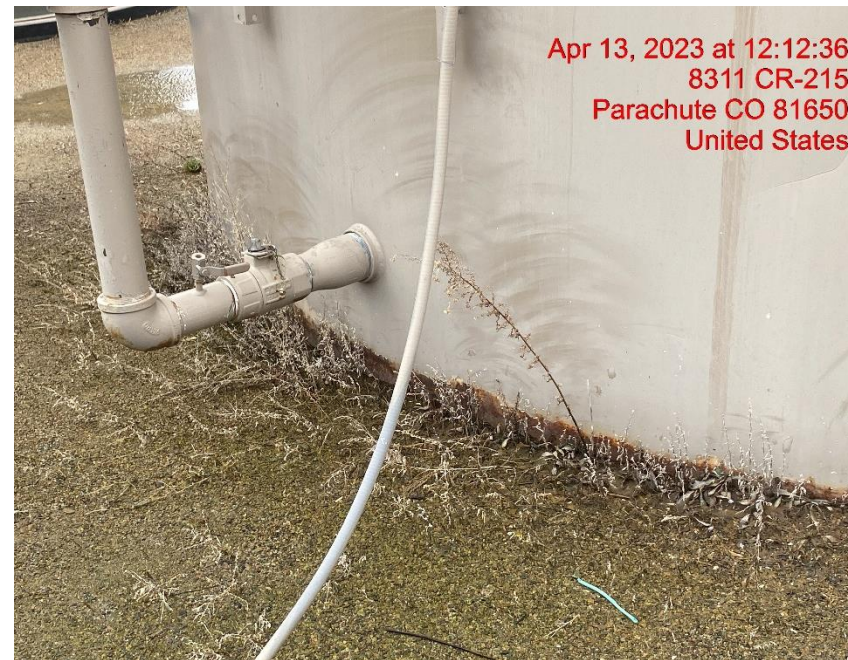

# TEP ROCKY MOUNTAIN LLC, CHEVRON-66S96W/17SENE

Location # 324184

Wellheads – Photo #02139

Separators – Photo #02142

# TEP ROCKY MOUNTAIN LLC, CHEVRON-66S96W/17SENE

Location # 324184

Tank Battery – Photo #02146

Weeds – Photo #02148

# TEP ROCKY MOUNTAIN LLC, CHEVRON-66S96W/17SENE

Location # 324184

Weathered Wellhead Sign – Photo #02140

Rill Erosion – Photo #02144