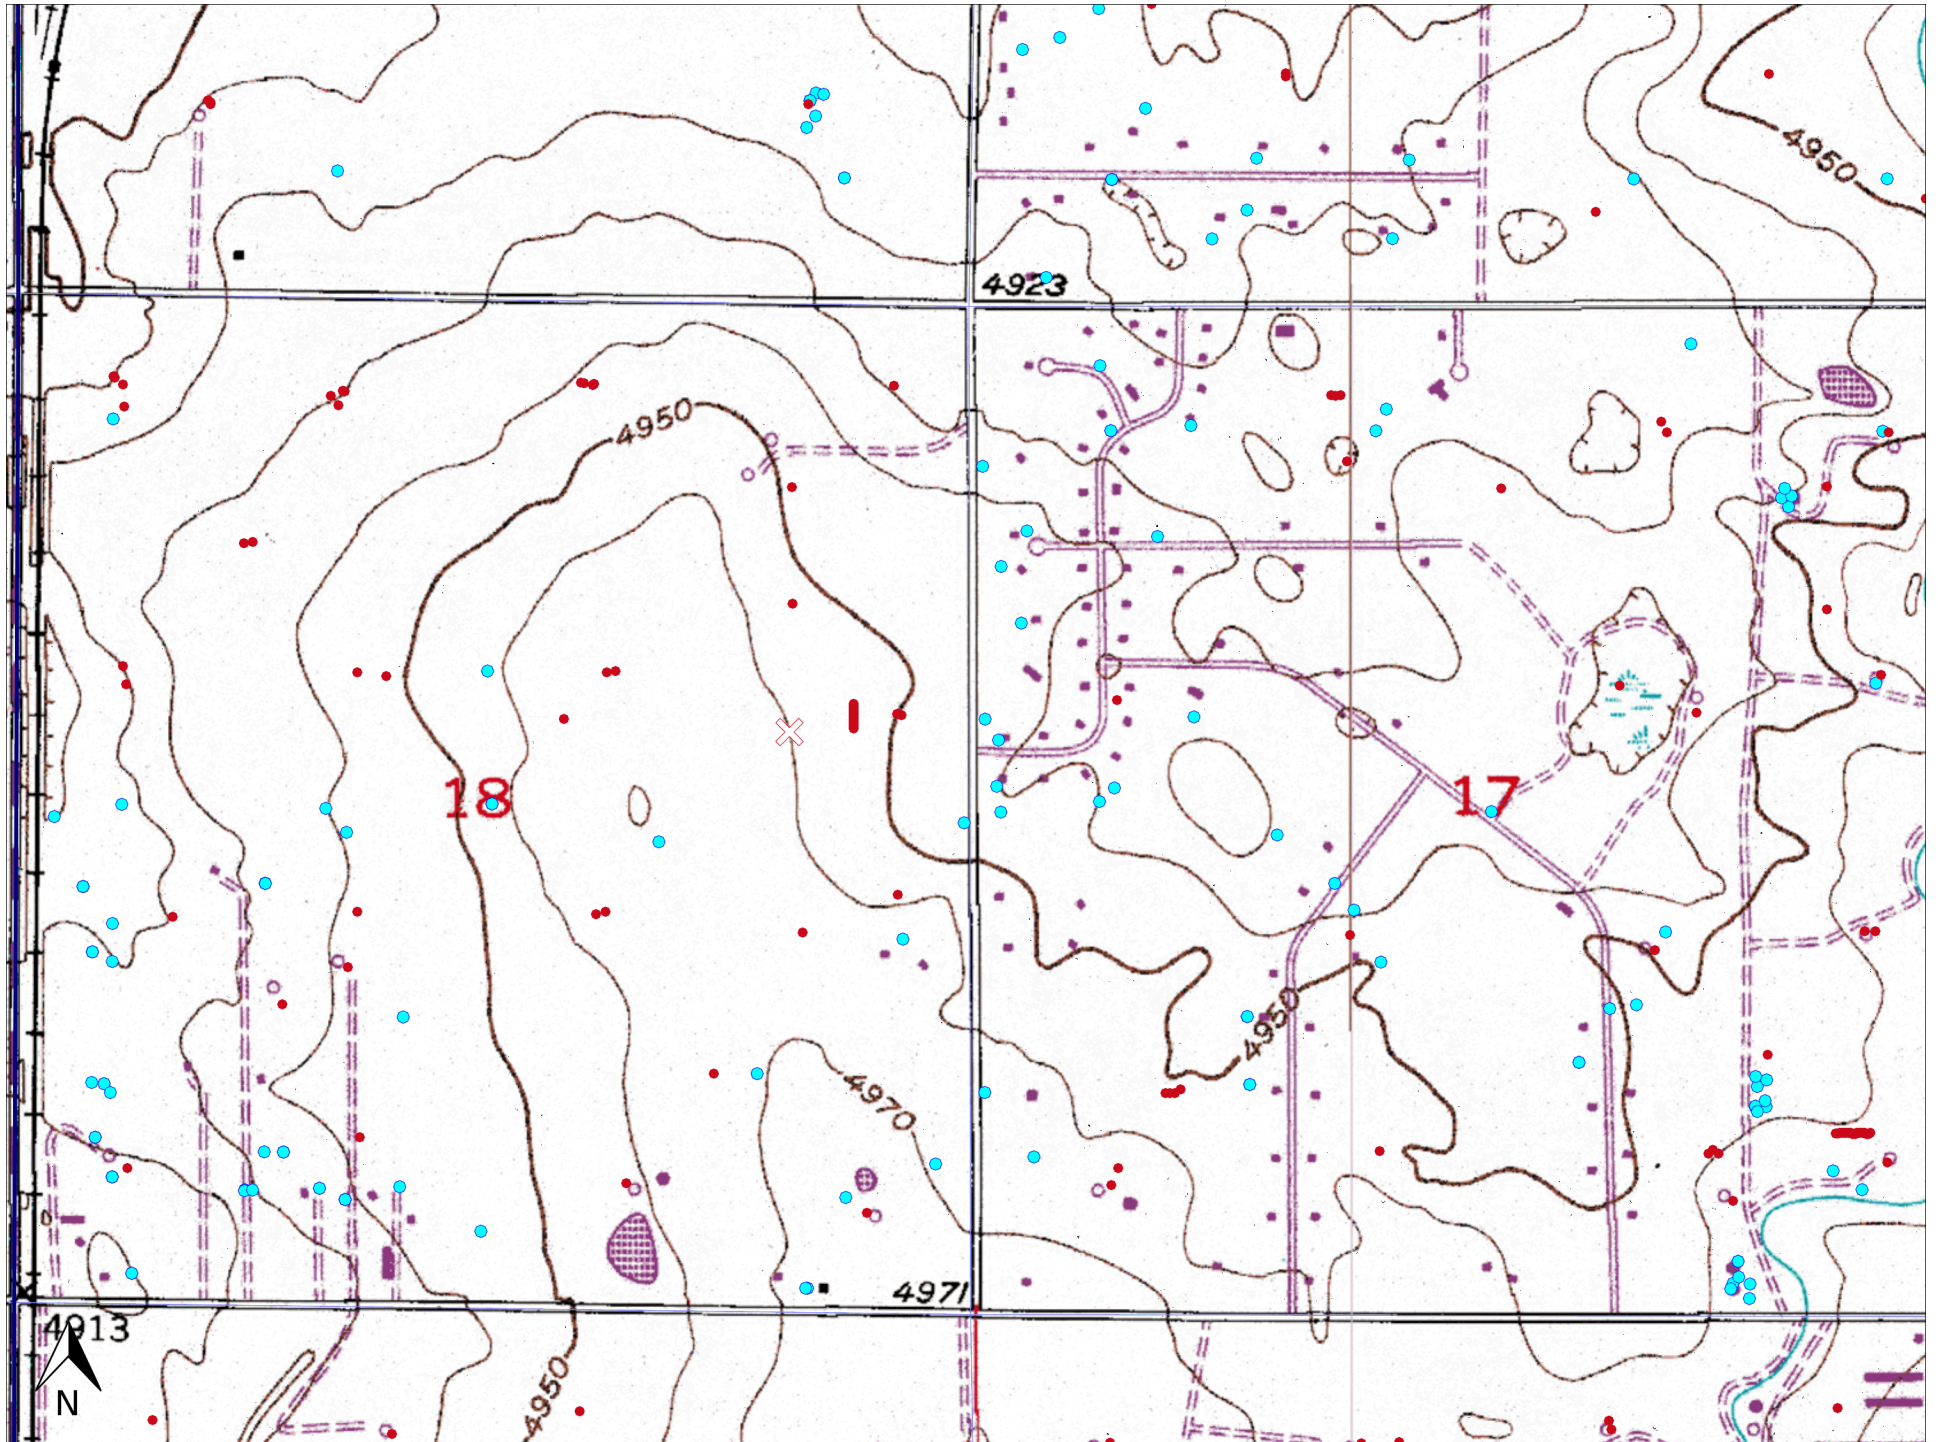

Topo Map

Kugel Facilities 18H-H267

Legend

-  Kugel 18H-H267
-  Untitled Placemark

Release Point

Kugel 18H-H267

SW

W

NW

10

240

270

300

☀ 271°W (T) ● 40.1395, -104.927658 ±12ft ▲ 4916ft

Kugel 18H-H267

13 Apr 2023, 01:57 PM

50 90 120 150
E SE
119°E (T) 40.139503, -104.927653 ±12ft ▲ 4918ft

Kugel 18H-H267

13 Apr 2023, 01:59 PM

S

SW

150

180

210

13 Apr 2023, 02:00 PM

NW

N

300

330

0

30

☉ 334°NW (T) ● 40.139395, -104.927587 ±12ft ▲ 4904ft