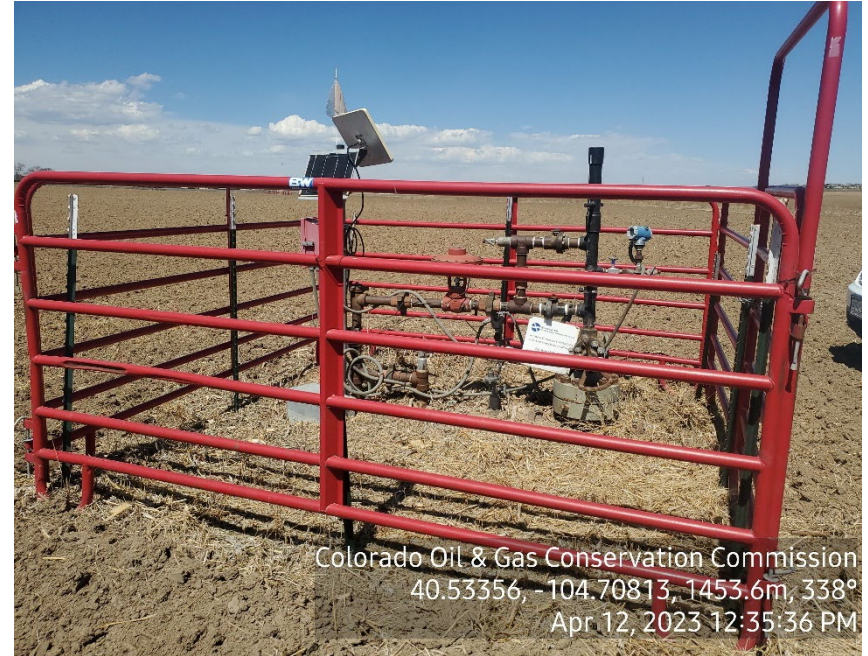

Inspection Photos  
Location Name: Gustafson 31-22  
API #: 05-123-25566

Photo 1: Wellhead Sign

Photo 2: Wellhead