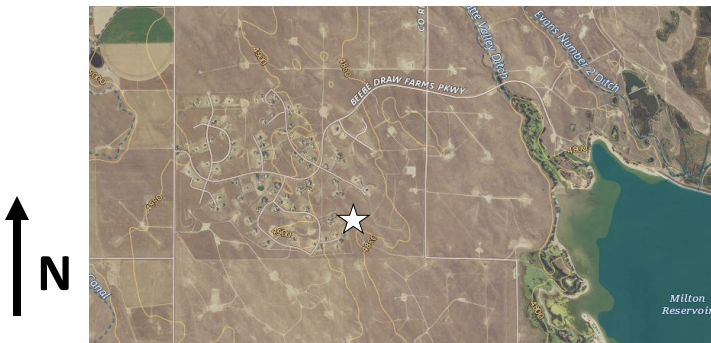

**Figure 1**

**Site Location Map**  
**Kerr-McGee Oil and Gas Onshore LP**  
**REI H 9-32D, REI H 9-33D, UPRC 9-12J5**  
**SWSW Sec.9-T3N-R65W**  
**Weld County, Colorado**

Source: USGS 7.5 Minute Topographic Map, Milton Reservoir, CO Quadrangle