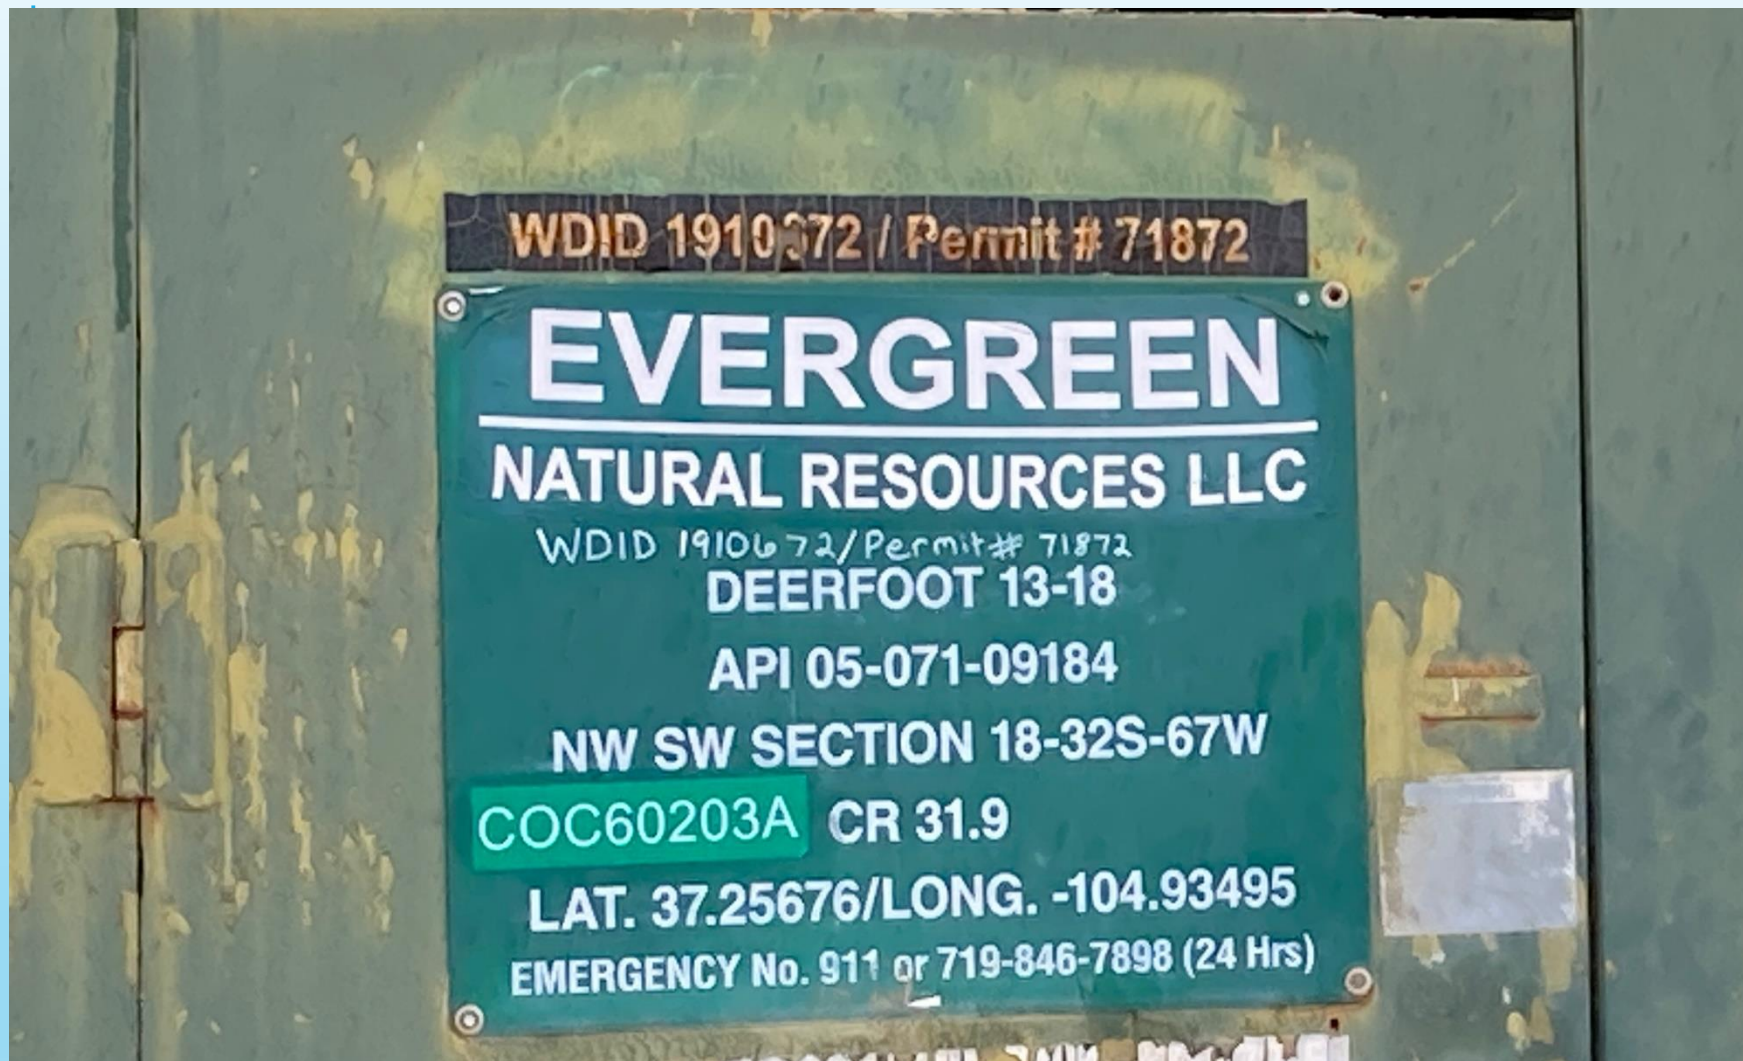

Location Name: DEERFOOT 13-18, API #: 071-09184, Insp. #:695107738

PHOTO 1: WELL SIGN

PHOTO 2: LOCATION

PHOTO 3: WELLHEAD AND EQUIPMENT