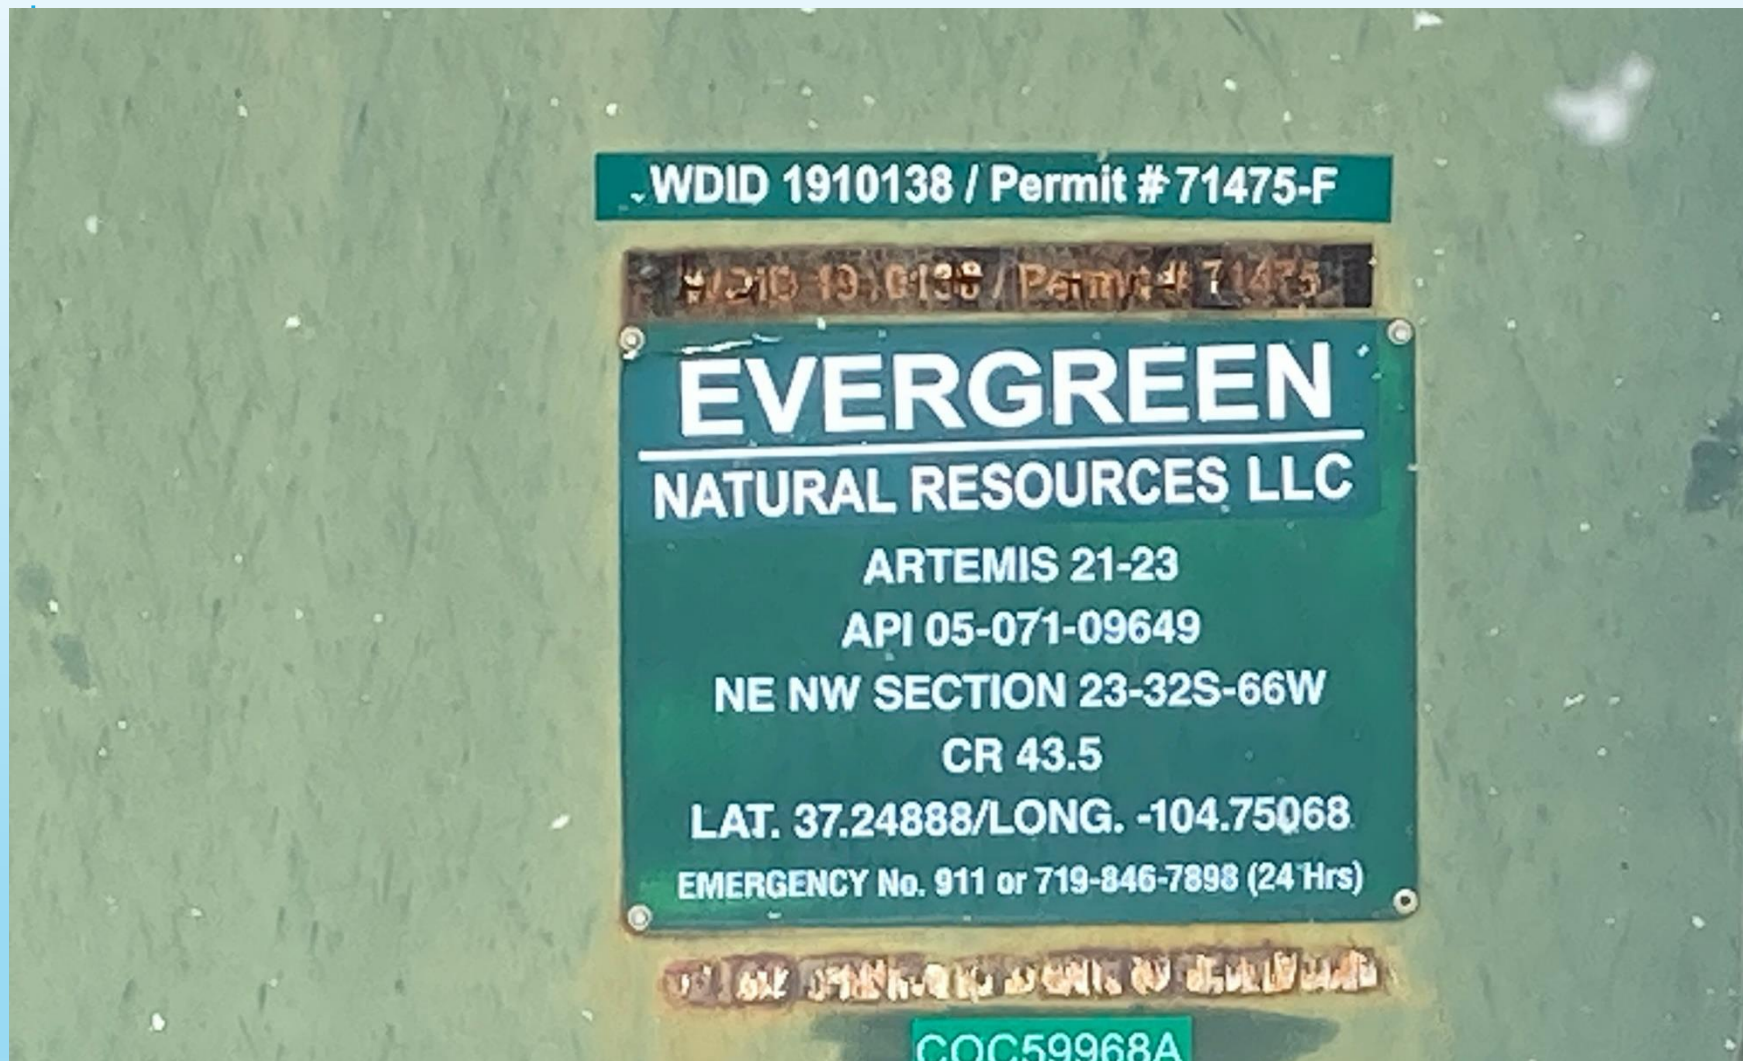

Location Name: ARTEMIS 21-23, API #: 071-09649, Insp. #:695107709

PHOTO 1: WELL SIGN

PHOTO 2: LOCATION

PHOTO 3: WELLHEAD AND EQUIPMENT