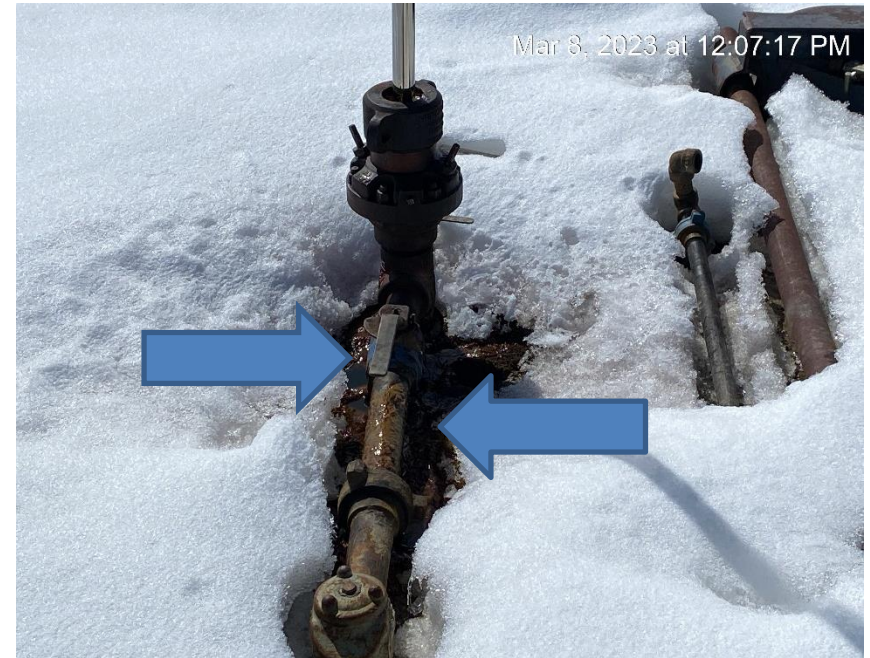

**Eagle Operating, Inc.
E-M Emerald C-1HZ
Location #316328**

From entrance to location

To entrance to location

Eagle Operating, Inc.
E-M Emerald C-1HZ
Location #316328

Trash

Oily waste

Eagle Operating, Inc.
E-M Emerald C-1HZ
Location #316328