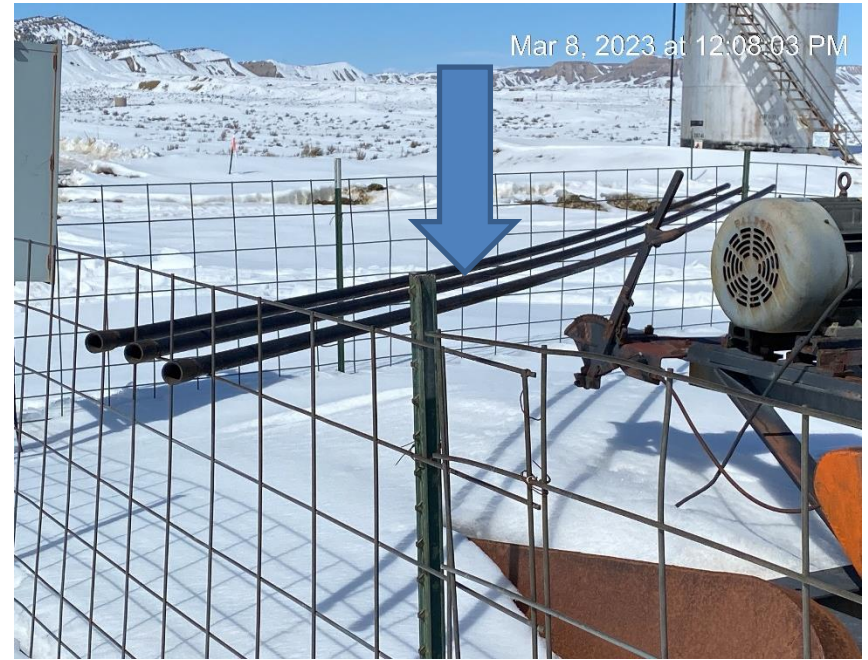

Unused equipment