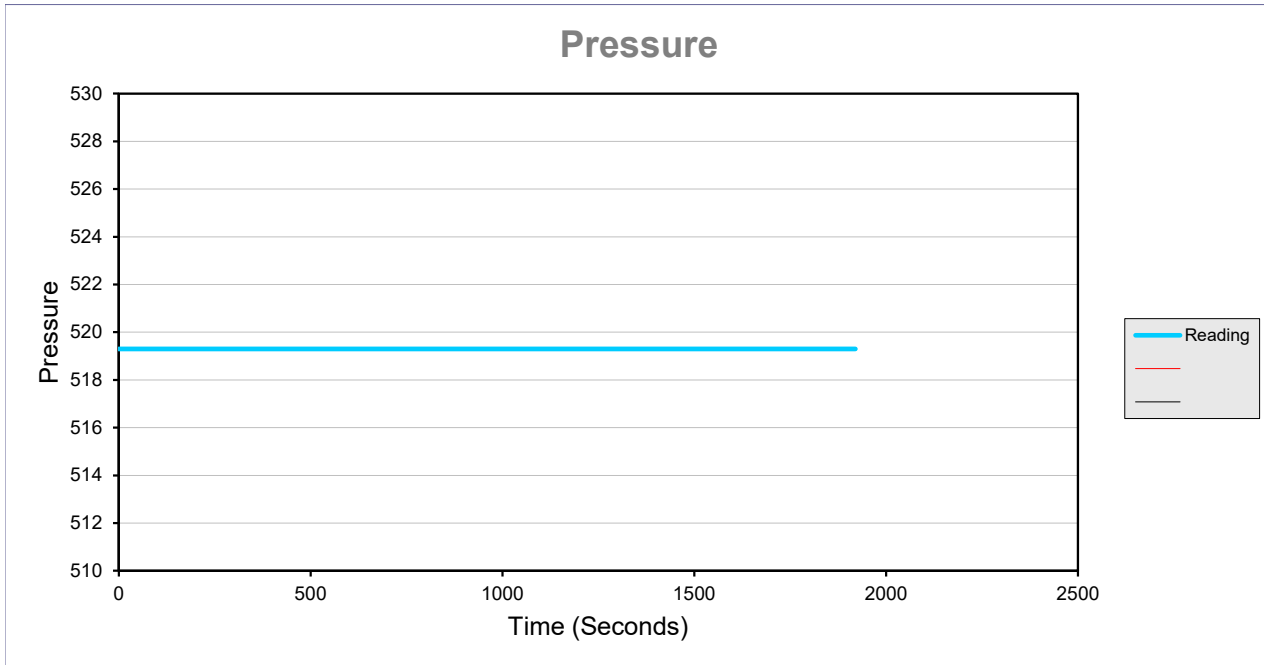

Data Collection Report

RAY NELSON 8-8-32 12330728_FL

Gauge Information	
Serial Number	780377
Model	5KPSIXP2I
Message Store	-----
Units	PSI

Run Info	
Start Time	9/9/20 11:58:43 AM
Stop Time	9/9/20 12:31:12 PM
Logging Interval	60

Serial Number 780377 RAY NELSON 8-8-32 12330728_FL
 Model 5KPSIXP2I
 Units PSI
 Firmware Version R0324 Message Store -----
 Run Index 2
 Logging Type Actual
 Logging Interval 60
 Start Time 9/9/2020 11:58
 Stop Time 9/9/2020 12:31

Time	Reading	Event	Event Data
0		Battery OK	
0		Logging Interval, 60	
0		Tare, -2.3	
0	519.3		
60	519.3		
120	519.3		
180	519.3		
240	519.3		
300	519.3		
360	519.3		
420	519.3		
480	519.3		
540	519.3		
600	519.3		
660	519.3		
720	519.3		
780	519.3		
840	519.3		
900	519.3		
960	519.3		
1020	519.3		
1080	519.3		
1140	519.3		
1200	519.3		
1260	519.3		
1320	519.3		
1380	519.3		
1440	519.3		
1500	519.3		
1560	519.3		
1620	519.3		
1680	519.3		
1740	519.3		
1800	519.3		
1860	519.3		
1920	519.3		