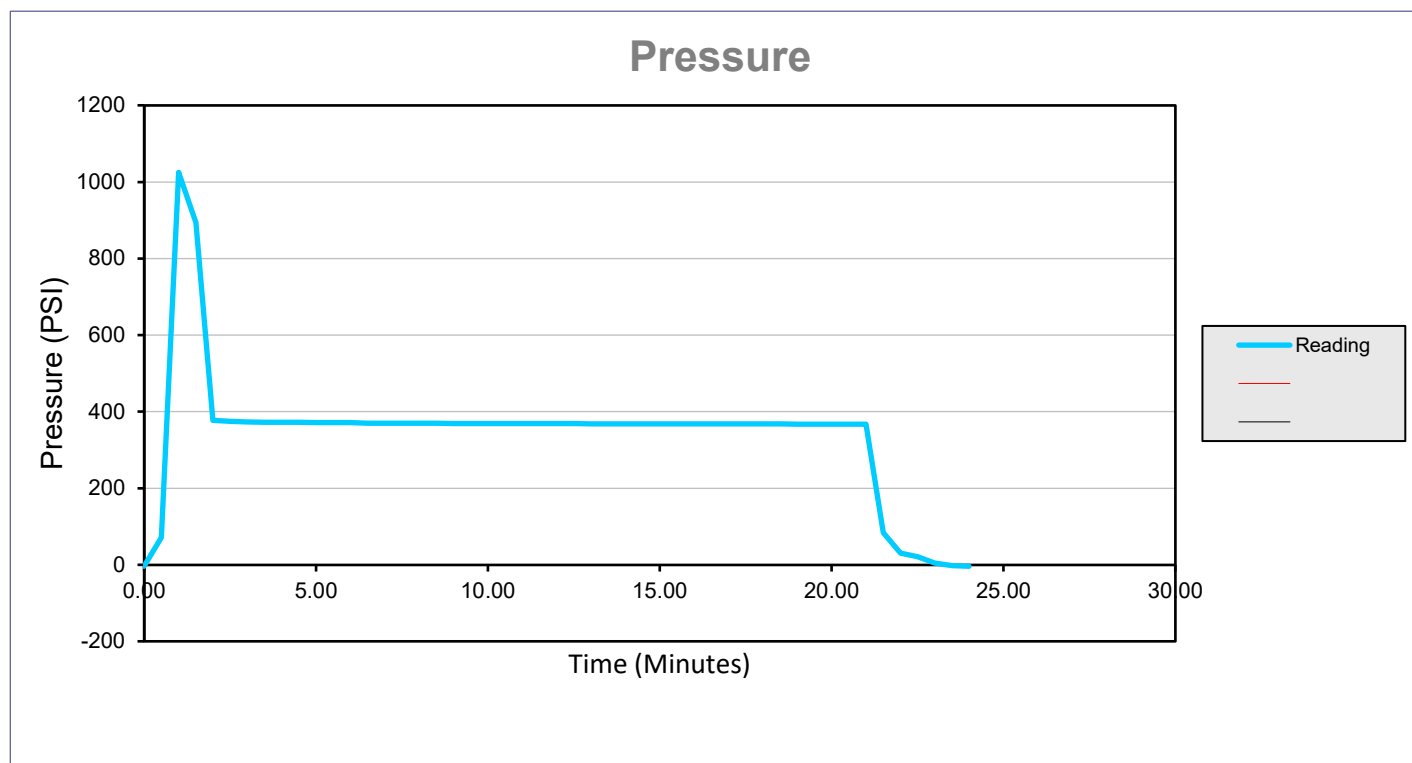

Data Collection Report

BLEHM 26-17
API# 05-123-23036

Gauge Information	
Serial Number	364867
Model	10KPSIXP2I
Message Store	-----
Units	PSI

Run Info	
Start Time	8/6/22 9:27:28 AM
Stop Time	8/6/22 9:51:44 AM
Logging Interval	30